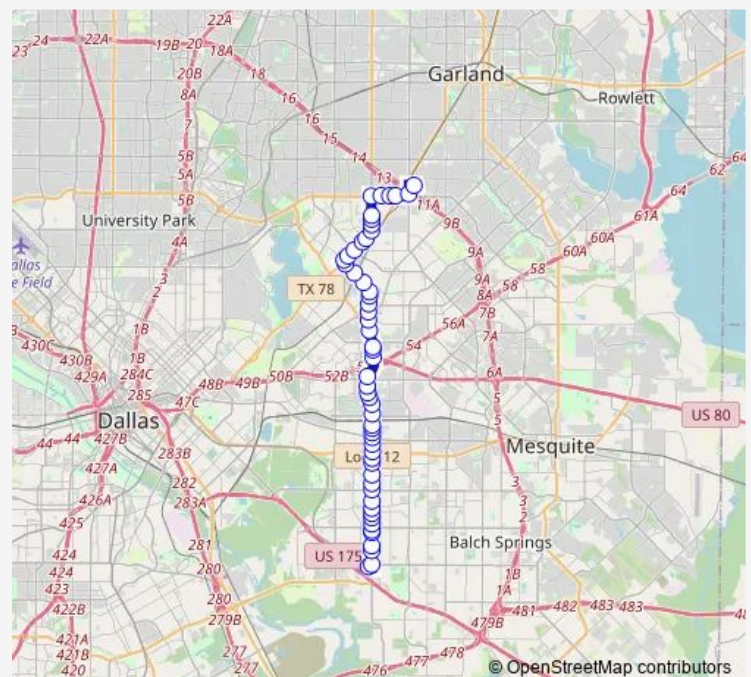

Buckner @ Military - N - Ns

Buckner @ Nelson - N - Ns

Buckner @ Astoria - N - Ns

Route schedule

Buckner Station — South Garland Tc

Monday	04:00-01:00 ⁺¹
Tuesday	04:00-01:00 ⁺¹
Wednesday	04:00-01:00 ⁺¹
Thursday	04:00-01:00 ⁺¹
Friday	04:00-01:00 ⁺¹
Saturday	04:00-01:00 ⁺¹
Sunday	04:00-01:00 ⁺¹

Route info

Direction: Buckner Station

Stops: 55

Trip Duration: 0 hour 47 min

015 — Buckner

Buckner @ Hoyle - N - Ns

Buckner @ Forney - N - Fs

Buckner @ Moberly - N - Ns