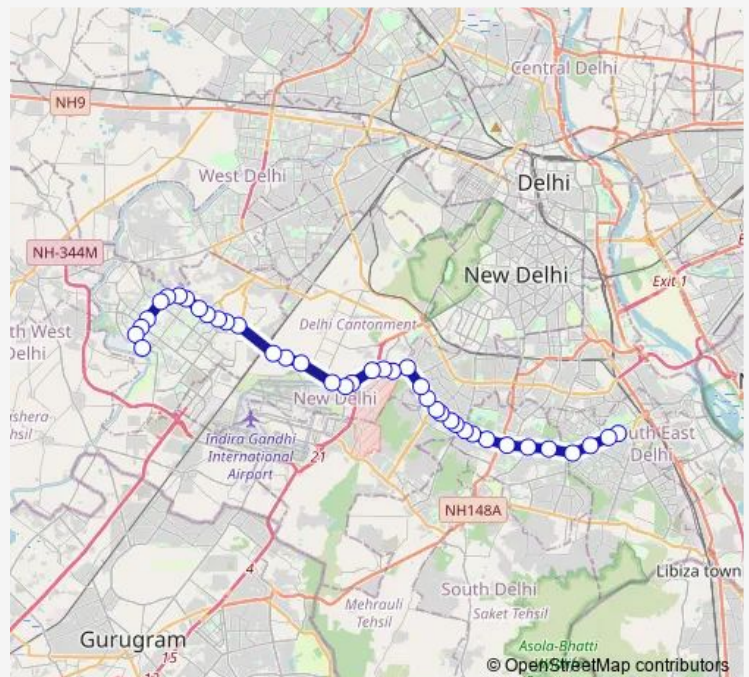

Thursday 05:00-22:12

Friday 05:00-22:12

Saturday 05:00-22:12

Sunday 05:00-22:12

Route info

Direction: Nehru Place Terminal

Stops: 39

Trip Duration: 1 hour 46 min