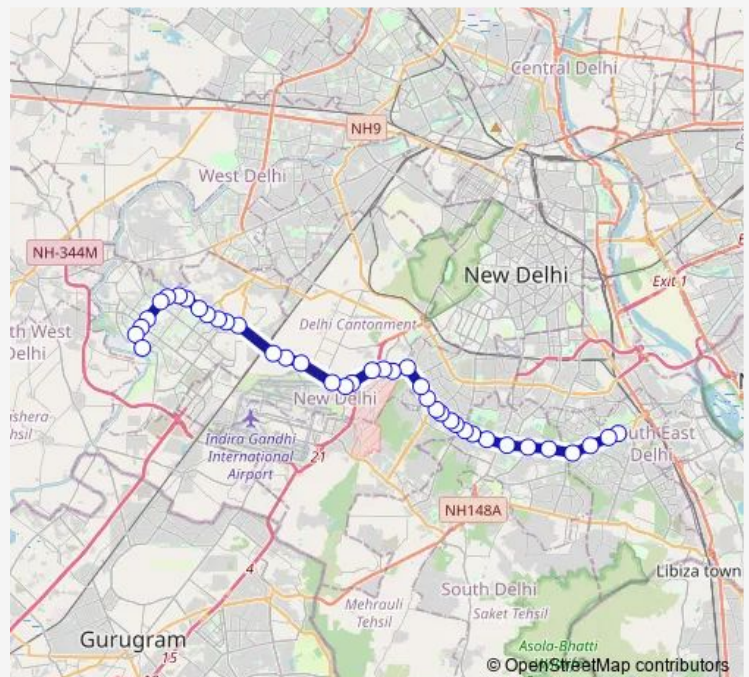

### Route schedule

Nehru Place Terminal — Dwarka Sec 18A

Monday 05:00-22:12

Tuesday 05:00-22:12

Wednesday 05:00-22:12

Thursday 05:00-22:12

Friday 05:00-22:12

Saturday 05:00-22:12

Sunday 05:00-22:12

### Route info

Direction: Nehru Place Terminal

Stops: 39

Trip Duration: 1 hour 46 min

Express-764bdown

Palam Colony Mehram Nagar

Palam Airport / IGI Airport T111

Indian Oil Station