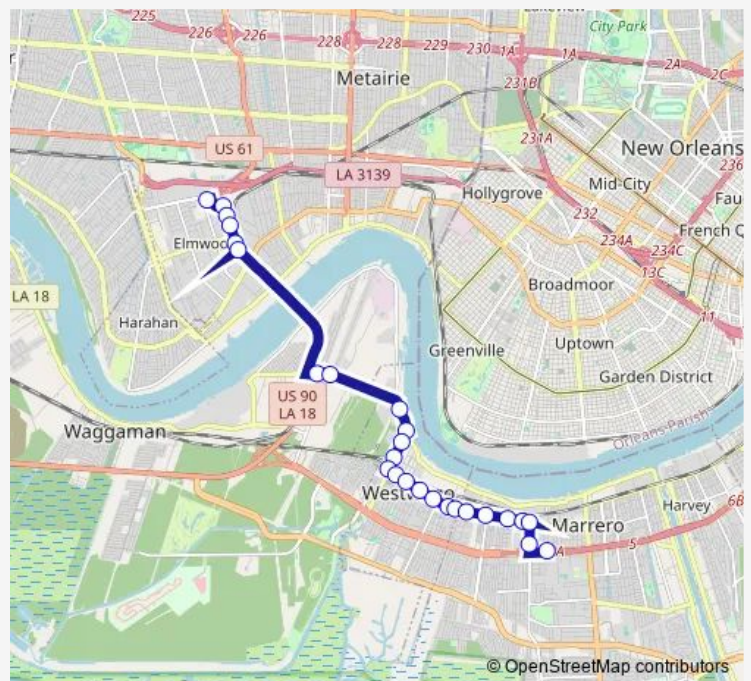

[Go to website](#)

Direction
 Yenni Building @ Parking Lot — Walkertown Terminal to Elmwood
 26 stops
[Open route schedule](#)

- Yenni Building @ Parking Lot
- Citrus @ Clearview
- Clearview @ Bloomfield
- Clearview @ Bridgeway
- Clearview @ E Corporate
- Clearview @ Jefferson Parish School System
- Bridge City @ Utah Beach
- Bridge City @ Oak
- River @ Bridge City/Louisiana
- River @ Louisiana
- Louisiana @ 1st St
- Louisiana @ 3rd St
- Louisiana @ 4th St
- 4th St @ Avenue A
- 4th St @ Avenue D
- 4th St @ Avenue H
- 4th St @ West
- 4th St @ Klien
- 4th St @ Victory
- 4th St @ Jung Blvd
- 4th St @ Westwood

Route schedule

Yenni Building @ Parking Lot — Walkertown Terminal to Elmwood

| | |
|-----------|-------------|
| Monday | 06:03-19:06 |
| Tuesday | 06:03-19:06 |
| Wednesday | 06:03-19:06 |
| Thursday | 06:03-19:06 |
| Friday | 06:03-19:06 |
| Saturday | 06:39-17:54 |
| Sunday | — |

Route info

Direction: Yenni Building @ Parking Lot

Stops: 26

Trip Duration: 0 hour 23 min

■ W10 — Huey. P. Long

4th St @ Garden

4th St @ Silver Lilly

4th St @ Ames

Direction: Walkertown Terminal to Elmwood

Stops: 33

Trip Duration: 0 hour 28 min

Jefferson @ Clearview/Plantation

Jefferson @ Plantation

Elmwood Park @ Pepsi

Elmwood Park @ W Corporate

Elmwood Park @ Mounes