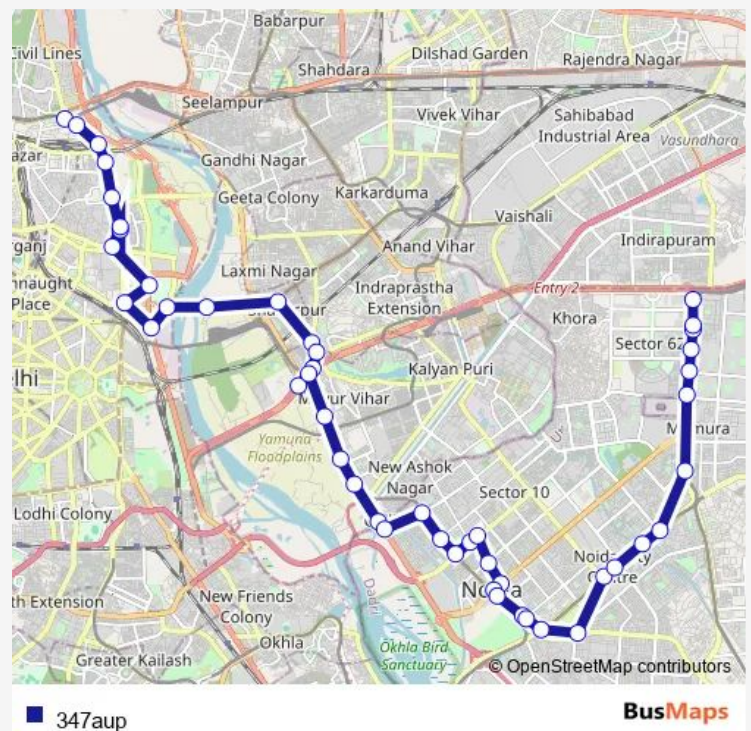

Bus 347aup

[Go to website](#)

Direction

Isbt Kashmere Gate Terminal — Noida Sec 62 (Eletronic City)

48 stops

[Open route schedule](#)

Isbt Kashmere Gate Terminal

Guru Govind Singh University (Kashmere Gate)

Delhi Police Appartments

Mayur Vihar Phase 1 X-ing

Samachar Appartments

Route schedule

Isbt Kashmere Gate Terminal — Noida Sec 62 (Eletronic City)

Monday 05:40-22:20

Tuesday 05:40-22:20

Wednesday 05:40-22:20

Thursday 05:40-22:20

Friday 05:40-22:20

Saturday 05:40-22:20

Sunday 05:40-22:20

Route info

Direction: Isbt Kashmere Gate Terminal

Stops: 48

Trip Duration: 2 hour 4 min