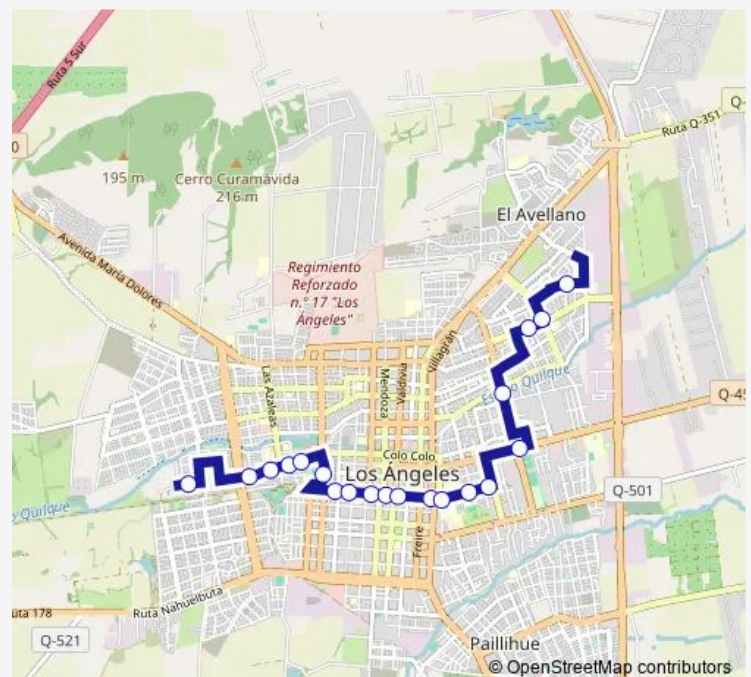

Colo Colo / Los Angeles

Los Angeles

Ricardo Vicuna / J. M. Infante

Ricardo Vicuna / Blanco Encalada

Ricardo Vicuna / Manuel Rodriguez

Ricardo Vicuna / San Martin

Ricardo Vicuna / Bernado O Higgins

Ricardo Vicuna / Los Carrera

Saturday 07:45-19:55

Sunday 07:45-19:55

Route info

Direction: Colo Colo / Poniente

Stops: 20

Trip Duration: 0 hour 22 min

C29V_I Bus time schedules and route maps are available in an offline PDF at busmaps.com. Use the busmaps.com website to see live bus times, train schedule or subway schedule, and step-by-step directions for all public transit in Los Angeles