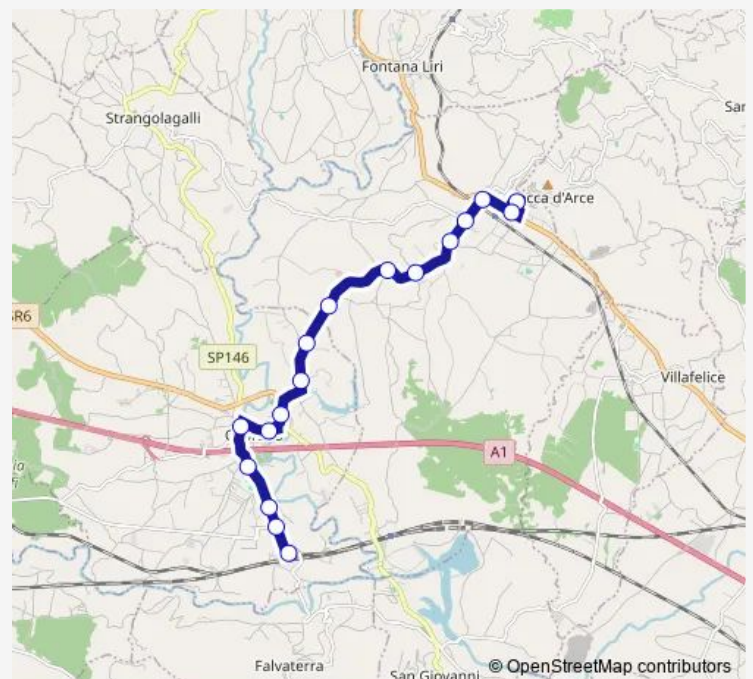

Direction

Arce | Via Marconi Via Magni # f5271 — Ceprano | Stazione FS # f6465

17 stops

[Open route schedule](#)

Arce | Via Marconi Via Magni # f5271

Arce | Stazione FS # f5317

Arce | Cimitero # f5318

Arce | Via Casilina Via Campanile # f5319

Arce | Via Casilina Via Valle # f5320

Arce | Puzzaca # f5321

Arce | Portone # f5322

Arce | Collenoci # f5323

Ceprano | Capocroce # f5324

Ceprano | Via Casilina Via Sodine # f5325

Ceprano | Cimitero # f99990

Ceprano | Piazza Martiri # f5326

Ceprano | Via Moro Via Campidoglio # f5258

Ceprano | Via Alfieri # f6472

Ceprano | Via Stazione Via Maiuri # f6473

Ceprano | Via Stazione Via Ori Martin # f6474

Ceprano | Stazione FS # f6465

Route schedule

Arce | Via Marconi Via Magni # f5271 — Ceprano | Stazione FS # f6465

Monday	06:40
Tuesday	06:40
Wednesday	06:40
Thursday	06:40
Friday	06:40
Saturday	06:40
Sunday	—

Route info

Direction: Arce | Via Marconi Via Magni # f5271

Stops: 17

Trip Duration: 0 hour 20 min