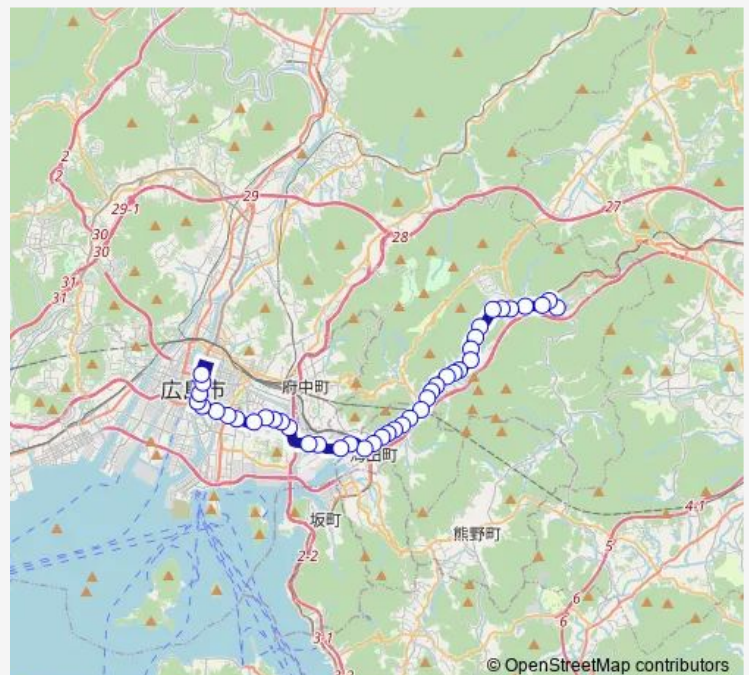

Thursday 06:30-16:50

Friday 06:30-16:50

Saturday 07:00-16:50

Sunday 07:00-16:50

Route info

Direction: 宮の前 (阿戸線)

Stops: 42

Trip Duration: 0 hour 54 min