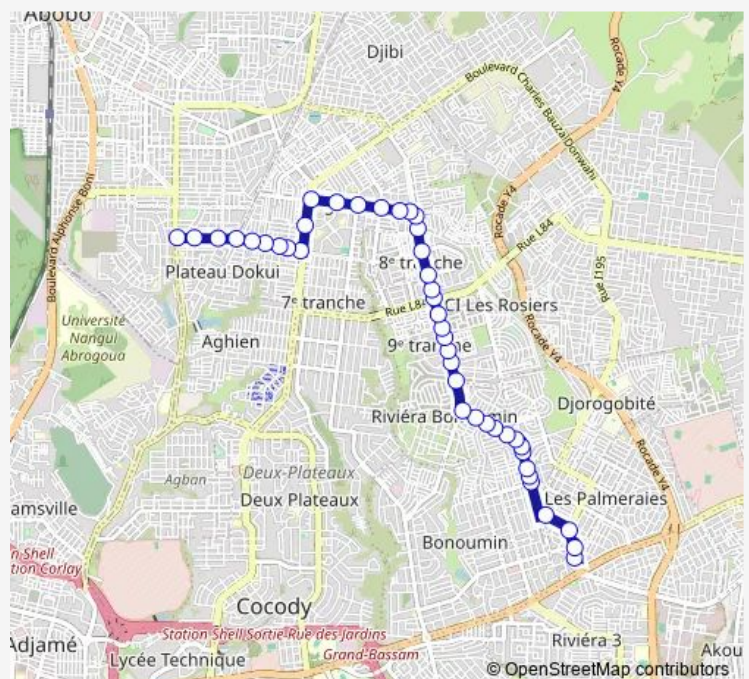

Saturday 06:00

Sunday 06:00

Route info

Direction: Azur Mobil

Stops: 25

Trip Duration: 0 hour 52 min

Petro Ivoire

Rond-Point de la Palmeraie

Salle du Royaume

Station

Direction

Station — Azur Mobil

43 stops

[Open route schedule](#)

Station

Rond-Point de la Palmeraie

Petro Ivoire

Cité du Bonheur

Carrefour Sacré Coeur

Walebo 2

Walebo

La Poubelle

Rond-Point Ado

Zoe de Cho

Route info

Direction: Station

Stops: 43

Trip Duration: 0 hour 41 min

Pharmacie 8e Tranche/ Marché Cocovico

Charwarma +

Mandela

Sgbci