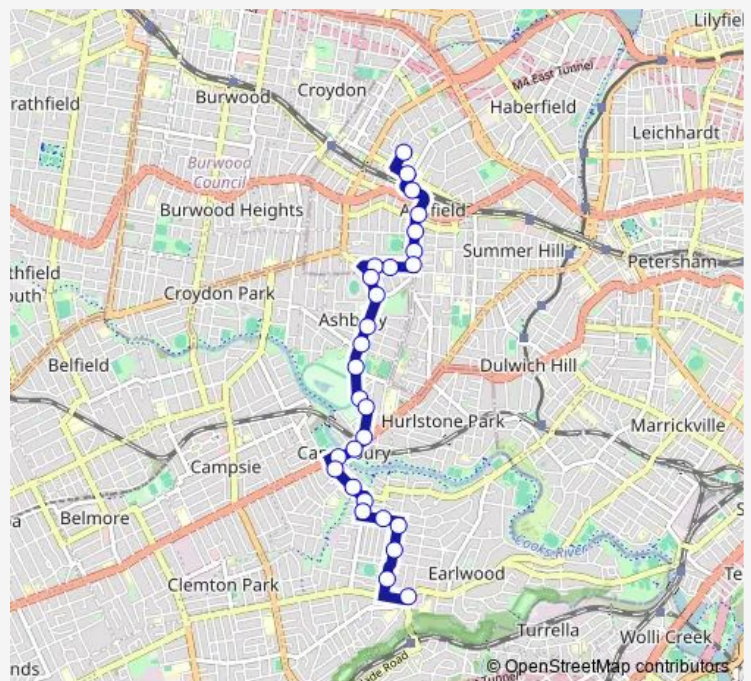

Canterbury Station, Canterbury Rd, Stand F

Saint Mary Mackillop Reserve, Canterbury Rd

Fore St Opp Ivy St

Fore St After High St

Route schedule

St Vincents College Ashfield, Alt St — Earlwood Shops, Homer St, Stand C

Monday 15:10

Tuesday 15:10

Wednesday 15:10

Thursday 15:10

Friday —

Saturday —

Sunday —

Route info

Direction: St Vincents College Ashfield, Alt St

Stops: 28

Trip Duration: 0 hour 29 min

726s — De La Salle Ashfield to Earlwood

Joanna Thompson Reserve, Woolcott St

Woolcott St At Elsie St

Caroline St At River St

Thompson St After Flers Av

Thompson St At Kitchener Av

Cameron Av At Larkhall Av

Earlwood Shops, Homer St, Stand C

726s School Bus time schedules and route maps are available in an offline PDF at busmaps.com. Use the busmaps.com website to see live bus times, train schedule or subway schedule, and step-by-step directions for all public transit in Sydney