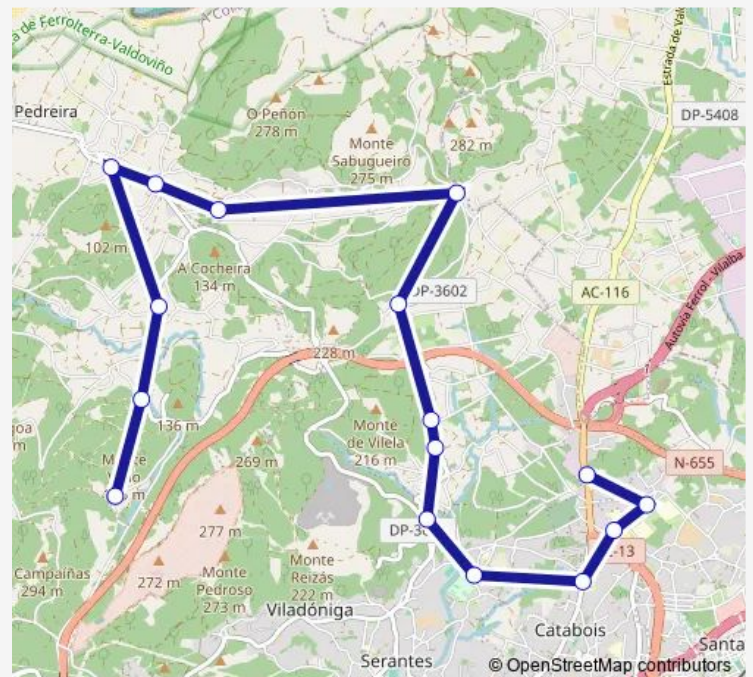

Direction

Mougá Escolar — Hospital Nova Santos

16 stops

[Open route schedule](#)

- Mougá Escolar
- Lodeiro-Esmelle
- Cruce Modia-Esmelle
- Bar Cobas-Cobas
- Farmacia Cobas
- Papoi 2
- Confurco
- Mandiá
- Vilela
- Bustelo-Mandia
- Camiño Bustelo
- Pazos-G.
- Iles De Catabois
- Residencia A. M.
- Hospital Naval
- Hospital Nova Santos

Route schedule

Mougá Escolar — Hospital Nova Santos

Monday	08:17
Tuesday	—
Wednesday	08:17
Thursday	—
Friday	—
Saturday	—
Sunday	—

Route info

Direction: Mougá Escolar

Stops: 16

Trip Duration: 0 hour 29 min

Alsa - L5 — L5 Hospitais - Mougá Escolar

Direction

Hospital Novoa Santos — Mougá Escolar

16 stops

[Open route schedule](#)

Hospital Novoa Santos

Hospital Naval

Residencia A. M.

Iles De Catabois

Route info

Direction: Hospital Novoa Santos

Stops: 16

Trip Duration: 0 hour 29 min

Alsa - L5 Bus time schedules and route maps are available in an offline PDF at busmaps.com. Use the busmaps.com website to see live bus times, train schedule or subway schedule, and step-by-step directions for all public transit in Ferrol