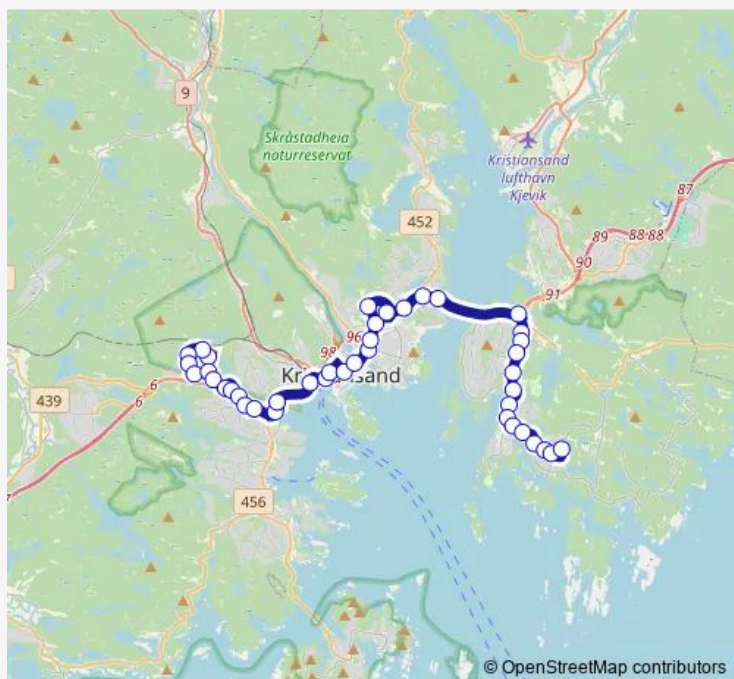

Lund Torv

Route schedule

Holte snuplass — Dronningens gate nedre

Monday 06:46-08:06

Tuesday 06:46-08:06

Wednesday 06:46-08:06

Thursday 06:46-08:06

Friday 06:46-08:06

Saturday —

Sunday —

Route info

Direction: Holte snuplass

Stops: 24

Trip Duration: 0 hour 24 min

Dronningens gate øvre

Dronningens gate

Dronningens gate nedre

Direction

Solkollen — Kvadraturen videregående skole

19 stops

[Open route schedule](#)

Solkollen

Tjuvhelleren

Nils Fidjelands vei