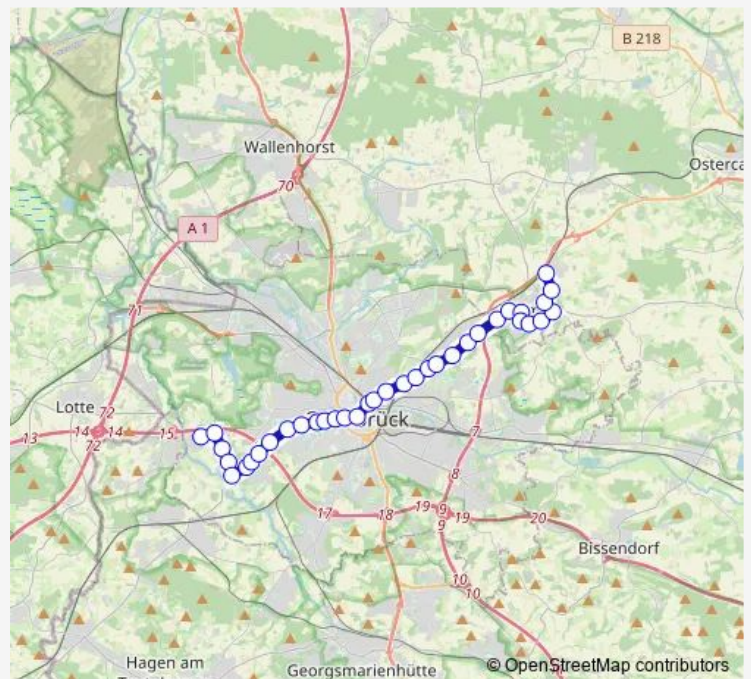

Osnabrück Heinrich-Lübke-Platz

Osnabrück E.M.-Remarque-Realschule

Osnabrück Wüste

### Route schedule

Osnabrück Neumarkt — Osnabrück Wüste

Monday 07:18

Tuesday 07:18

Wednesday 07:18

Thursday 07:18

Friday 07:18

Saturday —

### Route info

Direction: Osnabrück Neumarkt

Stops: 7

Trip Duration: 0 hour 13 min

M4

BusMaps