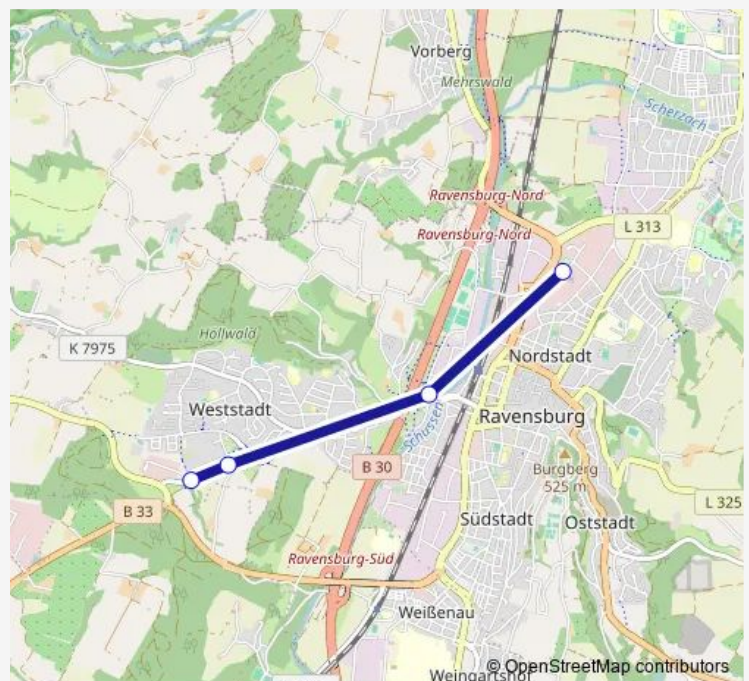

Bus M4

[Go to website](#)

Direction

Ravensburg, Eissporthalle — Ravensburg, Abz. Dom. Hochberg

4 stops

[Open route schedule](#)

Ravensburg, Eissporthalle

Ravensburg, Mühlbruck

Friday 09:00-18:30

Saturday 09:00-18:30

Sunday 09:00-18:30

Route info

Direction: Ravensburg, Eissporthalle

Stops: 4

Trip Duration: 0 hour 10 min

M4

Direction

Ravensburg, Abz. Dom. Hochberg — Ravensburg, Eissporthalle

4 stops

[Open route schedule](#)

Ravensburg, Abz. Dom. Hochberg

Ravensburg, Waldorfschule

Ravensburg, Mühlbruck

Ravensburg, Eissporthalle

Route schedule

Ravensburg, Abz. Dom. Hochberg — Ravensburg, Eissporthalle

Monday	—
Tuesday	—
Wednesday	08:47-18:17
Thursday	08:47-18:17
Friday	08:47-18:17
Saturday	08:45-18:15
Sunday	08:45-18:15

Route info