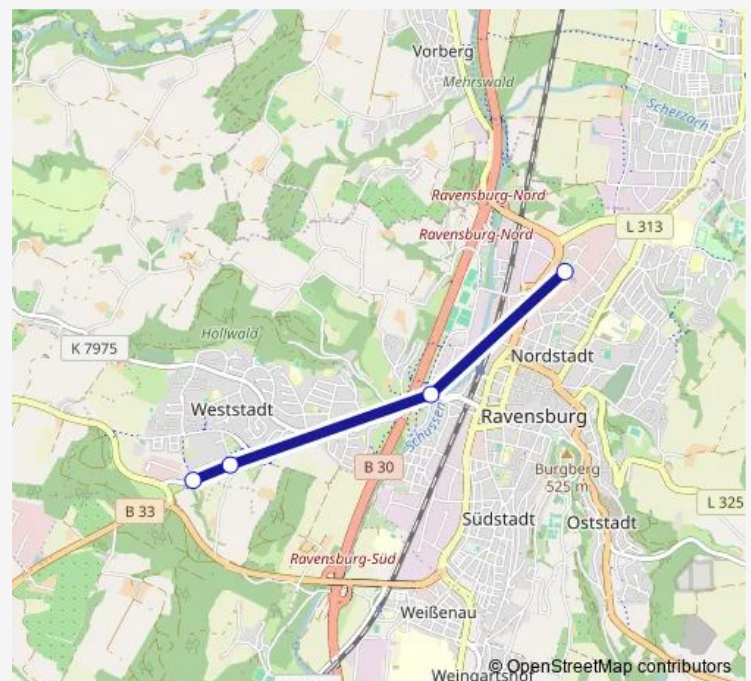

Bus M4

[Go to website](#)

Direction

Ravensburg, Eissporthalle — Ravensburg, Abz. Dom. Hochberg

4 stops

[Open route schedule](#)

Ravensburg, Eissporthalle

Ravensburg, Mühlbruck

Friday 09:00-18:30

Saturday 09:00-18:30

Sunday 09:00-18:30

Route info

Direction: Ravensburg, Eissporthalle

Stops: 4

Trip Duration: 0 hour 10 min

M4

Direction

Ravensburg, Abz. Dom. Hochberg — Ravensburg, Eissporthalle

4 stops

[Open route schedule](#)

Ravensburg, Abz. Dom. Hochberg

Ravensburg, Waldorfschule

Ravensburg, Mühlbruck

Ravensburg, Eissporthalle

Route schedule

Ravensburg, Abz. Dom. Hochberg — Ravensburg, Eissporthalle

Monday	—
Tuesday	—
Wednesday	08:47-18:17
Thursday	08:47-18:17
Friday	08:47-18:17
Saturday	08:45-18:15
Sunday	08:45-18:15

Route info