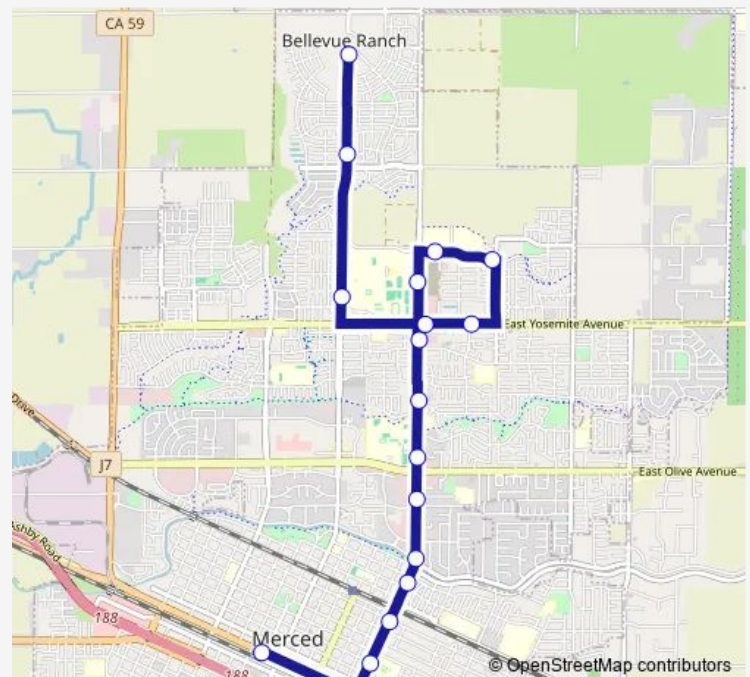

G St @ 23rd (northbound)

G St @ 26th (northbound)

G St @ N. Bear Creek Dr (northbound)

G St @ Alexander (northbound)

G St @ Olive (northbound)

G St @ Columbia Ave (northbound)

G St @ Donna (northbound)

Yosemite Ave @ G st (eastbound)

Yosemite Ave @ Cordova Ave (eastbound)

Mercy Ave @ Paulson Rd (westbound)

Mercy Medical Center

G St @ University/Tri College Center

Merced College

M St and Samuel Way

Park and Ride - Bellevue Ave

Route schedule

Route info

Direction: Transpo (small)

Stops: 17

Trip Duration: 0 hour 28 min

M4 — G Street Shuttle

Direction

Park and Ride - Bellevue Ave — Transpo (small)

13 stops

[Open route schedule](#)

Park and Ride - Bellevue Ave

G St and Mandeville Ln

G St and Foothill Dr

G St and Mercy Ave

G St @ University/Tri College Center

G St @ Yosemite (southbound)

G St @ Columbia (southbound)