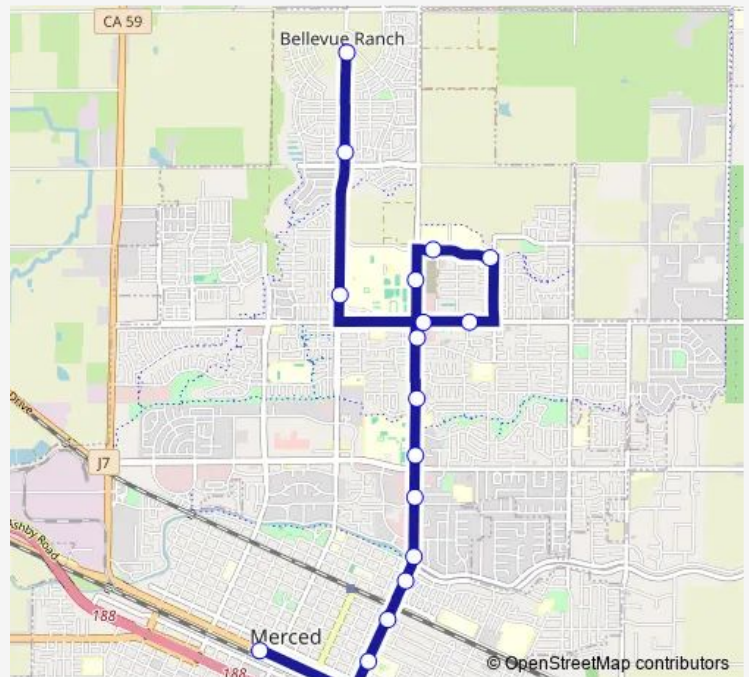

Bus M4 G Street Shuttle

[Go to website](#)

Direction
 Transpo (small) — Park and Ride - Bellevue Ave
 17 stops
[Open route schedule](#)

- Transpo (small)
- G St @ East Campus (northbound)
- G St @ 23rd (northbound)
- G St @ 26th (northbound)
- G St @ N. Bear Creek Dr (northbound)
- G St @ Alexander (northbound)
- G St @ Olive (northbound)
- G St @ Columbia Ave (northbound)
- G St @ Donna (northbound)
- Yosemite Ave @ G st (eastbound)
- Yosemite Ave @ Cordova Ave (eastbound)
- Mercy Ave @ Paulson Rd (westbound)
- Mercy Medical Center
- G St @ University/Tri College Center
- Merced College
- M St and Samuel Way
- Park and Ride - Bellevue Ave

Route schedule

Transpo (small) — Park and Ride - Bellevue Ave

Monday	06:04-19:30
Tuesday	06:04-19:30
Wednesday	06:04-19:30
Thursday	06:04-19:30
Friday	06:04-19:30
Saturday	08:00-17:00
Sunday	08:00-17:00

Route info

Direction: Transpo (small)

Stops: 17

Trip Duration: 0 hour 28 min

M4 — G Street Shuttle

Direction

Park and Ride - Bellevue Ave — Transpo (small)

13 stops

[Open route schedule](#)

Park and Ride - Bellevue Ave

G St and Mandeville Ln

G St and Foothill Dr

G St and Mercy Ave

G St @ University/Tri College Center

G St @ Yosemite (southbound)

G St @ Columbia (southbound)