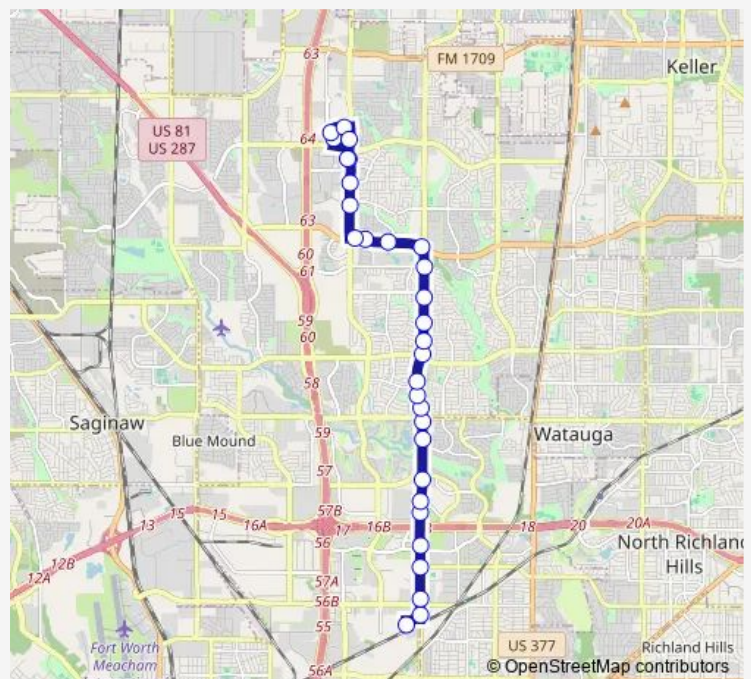

N Beach & Tarrant

Tarrant & Arcadia Park

N Tarrant & Cumberland Gap

Route schedule

Mercantile Center Station Bay - 1 — N Riverside & Texas Sage

Monday 05:26-22:56

Tuesday 05:26-22:56

Wednesday 05:26-22:56

Thursday 05:26-22:56

Friday 05:26-22:56

Saturday 06:56-22:56

Sunday 06:56-21:56

Route info

Direction: Mercantile Center Station Bay - 1

Stops: 29

Trip Duration: 0 hour 26 min

016 — Alliance Center/Merchandise Center

Tarrant & Cumberland

N Riverside & Shiver

N Riverside & General Worth

N Riverside & Texas Sage

Hillwood & Amador

Hillwood & Amador

Amador & Calera

## Direction

N Riverside & Texas Sage — Mercantile Center Station  
Bay - 1

25 stops

[Open route schedule](#)

N Riverside & Texas Sage

N Riverside & General Worth

N Riverside & Shiver

N Tarrant & Cumberland Gap