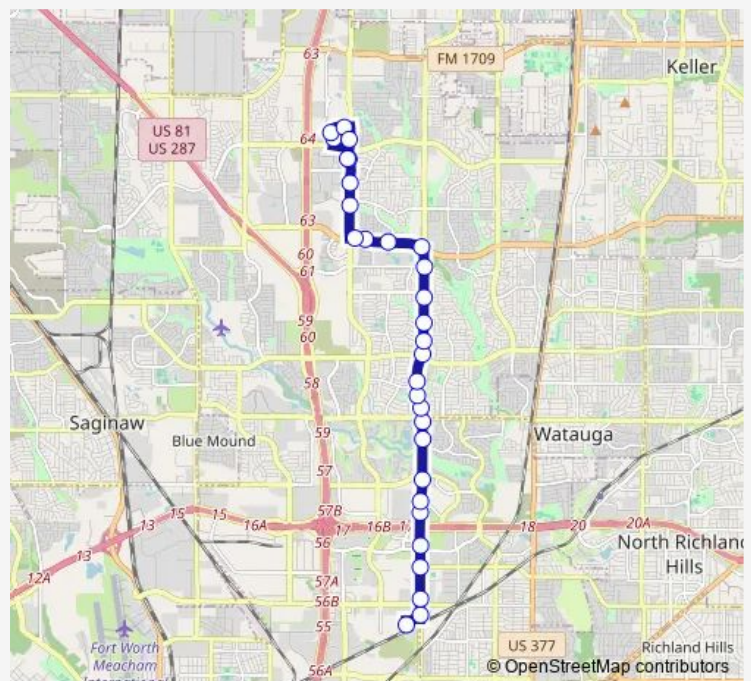

Direction

Mercantile Center Station Bay - 1 — N Riverside & Texas Sage

30 stops

[Open route schedule](#)

Mercantile Center Station Bay - 1

N Beach & Meacham

N Beach & Meacham

N Beach & Glenview

N Tarrant & Cumberland Gap

Route schedule

Mercantile Center Station Bay - 1 — N Riverside & Texas Sage

Monday 05:26-22:56

Tuesday 05:26-22:56

Wednesday 05:26-22:56

Thursday 05:26-22:56

Friday 05:26-22:56

Saturday 06:56-22:56

Sunday 06:56-21:56

Route info

Direction: Mercantile Center Station Bay - 1

Stops: 30

Trip Duration: 0 hour 26 min

016 — Alliance Center/Merchandise Center

Tarrant & Cumberland

Direction

N Riverside & Texas Sage — Mercantile Center Station
Bay - 1

25 stops

[Open route schedule](#)

N Riverside & Texas Sage

N Riverside & General Worth

N Riverside & Shiver

N Tarrant & Cumberland Gap