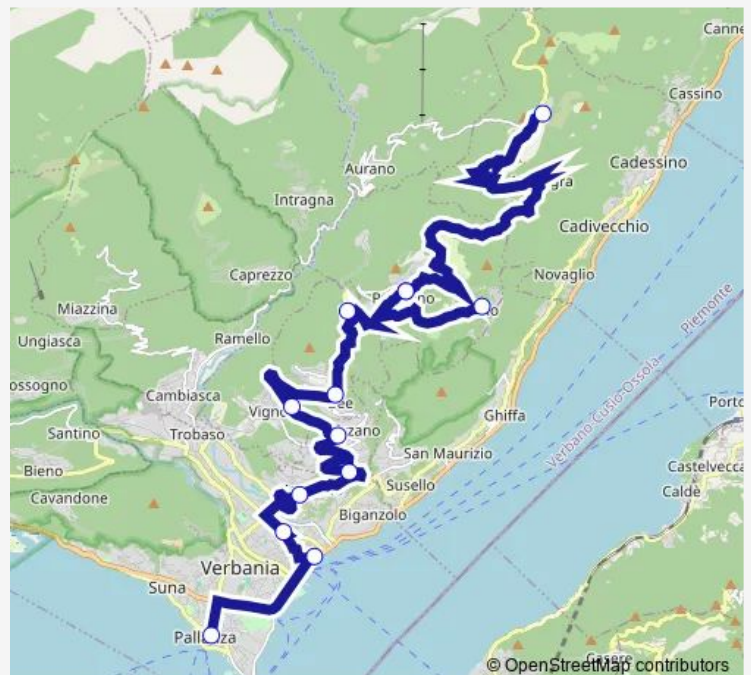

Pallanza - Piazza Gramsci

### Route schedule

Piancavallo — Pallanza - Piazza Gramsci

Monday	06:35-21:35
Tuesday	06:35-21:35
Wednesday	06:35-21:35
Thursday	06:35-21:35
Friday	06:35-21:35
Saturday	06:35-21:35
Sunday	07:20-21:35

### Route info

Direction: Piancavallo

Stops: 13

Trip Duration: 1 hour 5 min

016 — Intra - Premeno - Piancavallo

## Route info

Direction: Verbania - Trobaso - Piazza Parri - VIA DE  
Notaris

Stops: 14

Trip Duration: 1 hour 10 min