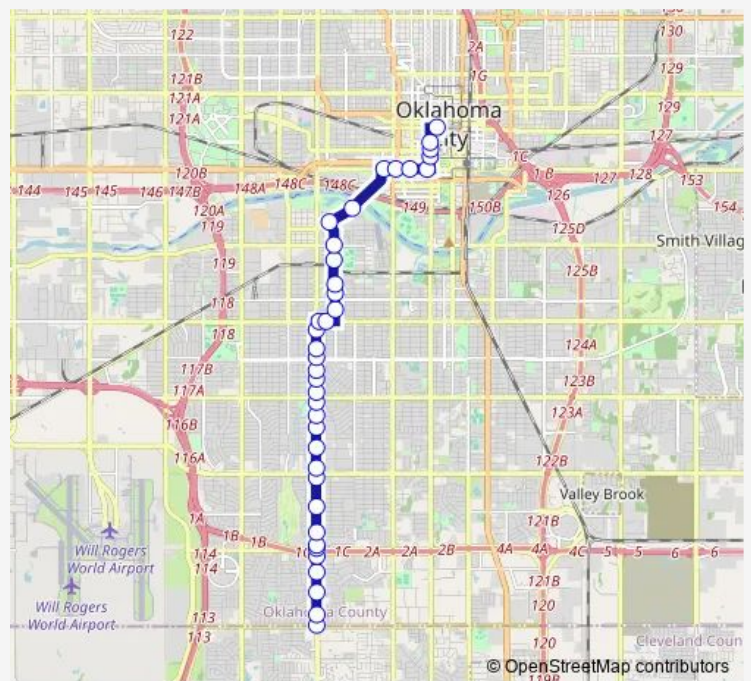

### Route schedule

S Pennsylvania AVE @ SW 89th St — Transit Center BAY C

Monday 06:48-19:18

Tuesday 06:48-19:18

Wednesday 06:48-19:18

Thursday 06:48-19:18

Friday 06:48-19:18

Saturday 07:03-18:03

### Route info

Direction: S Pennsylvania AVE @ SW 89th St

Stops: 38

Trip Duration: 0 hour 27 min

016 — S Penn

SW 29th ST @ S Pennsylvania Ave

SW 29th ST @ S Virginia Ave

S Kentucky AVE @ SW 27th St