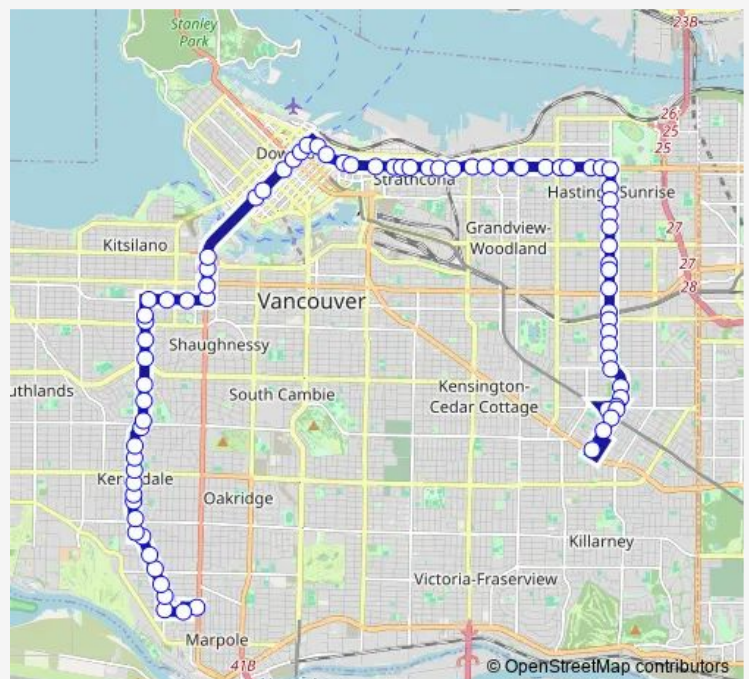

Northbound Arbutus St @ Quilchena Cres

Northbound Arbutus St @ W 33 Ave

Northbound Arbutus St @ Valley Dr

Northbound Arbutus St @ Nanton Ave

Northbound Arbutus St @ W King Edward Ave

Route schedule

63 Ave Loop @ Granville St — Eastbound W Pender St @ Hamilton St

Monday 15:03

Tuesday 15:03

Wednesday 15:03

Thursday 15:03

Friday 15:03

Saturday —

Sunday —

Route info

Direction: 63 Ave Loop @ Granville St

Stops: 35

Trip Duration: 0 hour 48 min

016 — 29th Avenue Station/Arbutus

Northbound Arbutus St @ W 20 Ave

Northbound Arbutus St @ W 16 Ave

Northbound Arbutus St @ W 15 Ave

Northbound Granville St @ Dunsmuir St

Northbound Granville St @ W Pender St

Eastbound W Pender St @ Seymour St

Eastbound W Pender St @ Hamilton St

Direction

63 Ave Loop @ Granville St — Westbound Kingsway @ Rhodes St