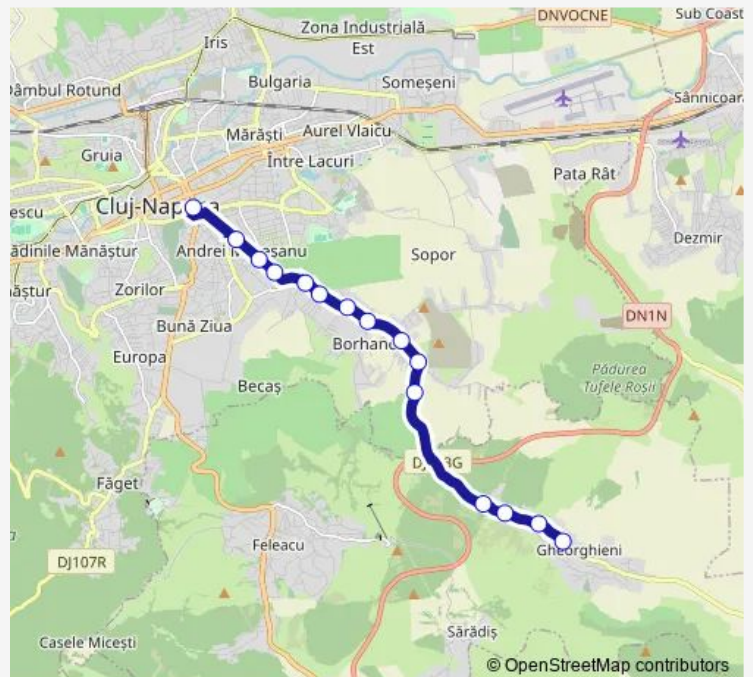

Bus M13 P-ta Stefan cel Mare - Gheorgheni

[Go to website](#)

Direction

Posada — M-coala Gheorgheni S

15 stops

[Open route schedule](#)

- Posada
- C-tin Brâncoveanu Vest
- Mălinului Vest
- Alverna Vest
- Sere Usamv Sud
- Antim Ivireanul
- Violetelor
- Voievodul Gelu Vest
- Voievodul Menumorut Vest
- Biserica Borhanci Vest
- M-Borhanci V
- M-Popas V
- M-Gheorgheni S
- M-Dispensar S
- M-coala Gheorgheni S

Route schedule

Posada — M-coala Gheorgheni S

Monday	04:20-22:30
Tuesday	04:20-22:30
Wednesday	04:20-22:30
Thursday	04:20-22:30
Friday	04:20-22:30
Saturday	05:25-20:35
Sunday	05:25-20:35

Route info

Direction: Posada

Stops: 15

Trip Duration: 0 hour 48 min

M13 — P-ta Stefan cel Mare - Gheorgheni

Direction

M-Capăt Gheorgheni — Posada

16 stops

[Open route schedule](#)

M-Capăt Gheorgheni

Route info

Direction: M-Capăt Gheorgheni

Stops: 16

Trip Duration: 0 hour 53 min

M13 Bus time schedules and route maps are available in an offline PDF at busmaps.com. Use the busmaps.com website to see live bus times, train schedule or subway schedule, and step-by-step directions for all public transit in Cluj-Napoca