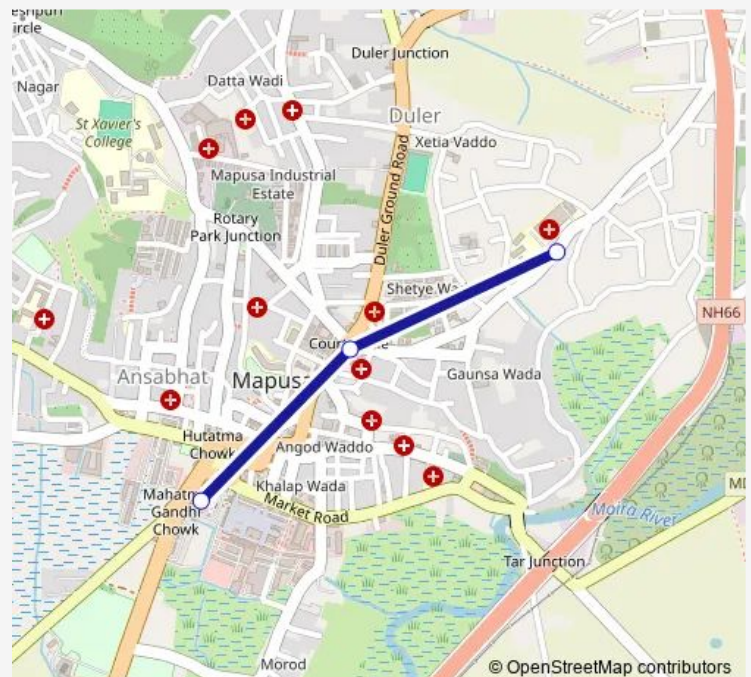

Bus PRV113 Mapusa - Dist. Hsptl via MPS Court

[Go to website](#)

Direction

Mapusa Distict Hospital — Mapusa KTC Bus Stand

3 stops

[Open route schedule](#)

Mapusa Distict Hospital

Mapusa Court

Mapusa KTC Bus Stand

Route schedule

Mapusa Distict Hospital — Mapusa KTC Bus Stand

Monday	09:05-16:10
Tuesday	09:05-16:10
Wednesday	09:05-16:10
Thursday	09:05-16:10
Friday	09:05-16:10
Saturday	09:05-16:10
Sunday	09:05-16:10

Route info

Direction: Mapusa Distict Hospital

Stops: 3

Trip Duration: 0 hour 10 min

■ PRV113 — Mapusa - Dist. Hsptl via MPS Court

Direction

Mapusa KTC Bus Stand — Mapusa Distict Hospital

3 stops

Route info

Direction: Mapusa KTC Bus Stand

Stops: 3

Trip Duration: 0 hour 10 min

PRV113 Bus time schedules and route maps are available in an offline PDF at busmaps.com. Use the busmaps.com website to see live bus times, train schedule or subway schedule, and step-by-step directions for all public transit in Mapuca