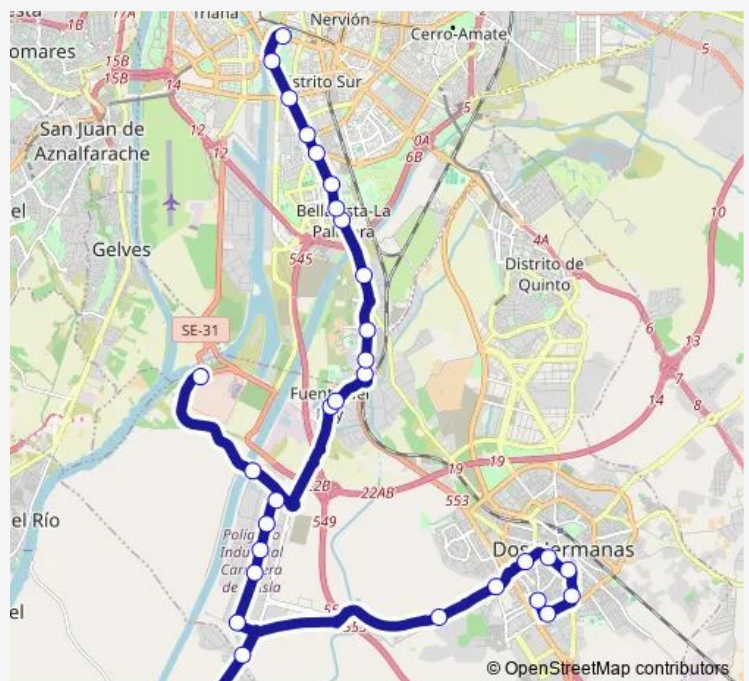

Hospital De Valme Frente

### Route schedule

Bda Virgen Del Rocio — Av De Portugal Bar Citroen

Monday 11:30-17:30

Tuesday 11:30-17:30

Wednesday 11:30-17:30

Thursday 11:30-17:30

Friday 11:30-17:30

Saturday —

### Route info

Direction: Bda Virgen Del Rocio

Stops: 31

Trip Duration: 1 hour 9 min

Av Bellavista Pena Sevillista

Antigua Fabrica De Uralita

Av De Jerez Fremap (Frente)

Hospital Vigil De Quinones

## Route info

Direction: Av De Portugal Bar Citroen

Stops: 27

Trip Duration: 1 hour 4 min

Av De Los Pirralos Pza Bruselas

Bda Virgen Del Rocio

1322 Bus time schedules and route maps are available in an offline PDF at [busmaps.com](https://busmaps.com). Use the [busmaps.com](https://busmaps.com) website to see live bus times, train schedule or subway schedule, and step-by-step directions for all public transit in Sevilla