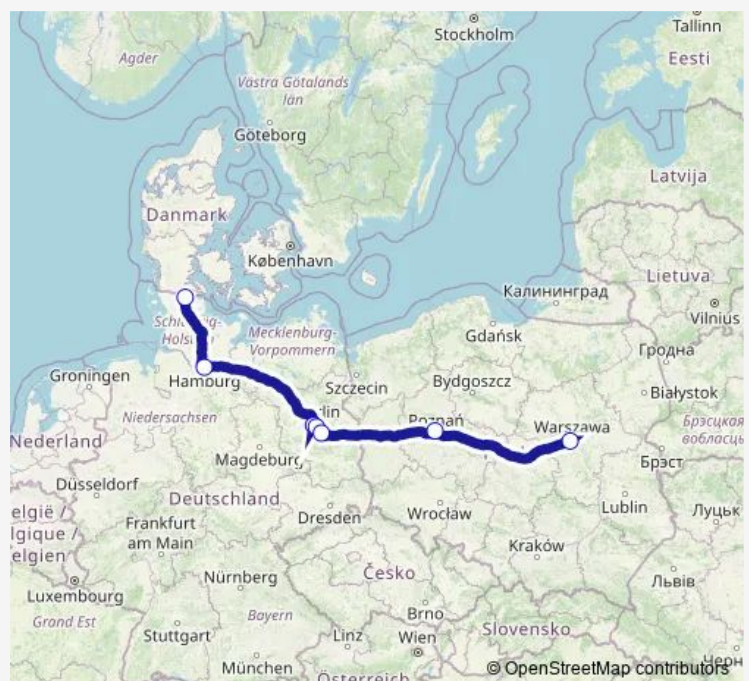

Flughafen Ber

Poznan, Bus Station Poznan Main Station

Warsaw, Bus Station West

### Route schedule

Flensburg Bahnhof — Warsaw, Bus Station West

Monday	07:05
Tuesday	07:05
Wednesday	07:05
Thursday	07:05
Friday	07:05
Saturday	07:05
Sunday	07:05

### Route info

Direction: Flensburg Bahnhof

Stops: 7

Trip Duration: 13 hour 45 min

1322 — Warsaw - Berlin - Flensburg

**Direction**

Warsaw, Bus Station West — Flensburg Bahnhof

7 stops