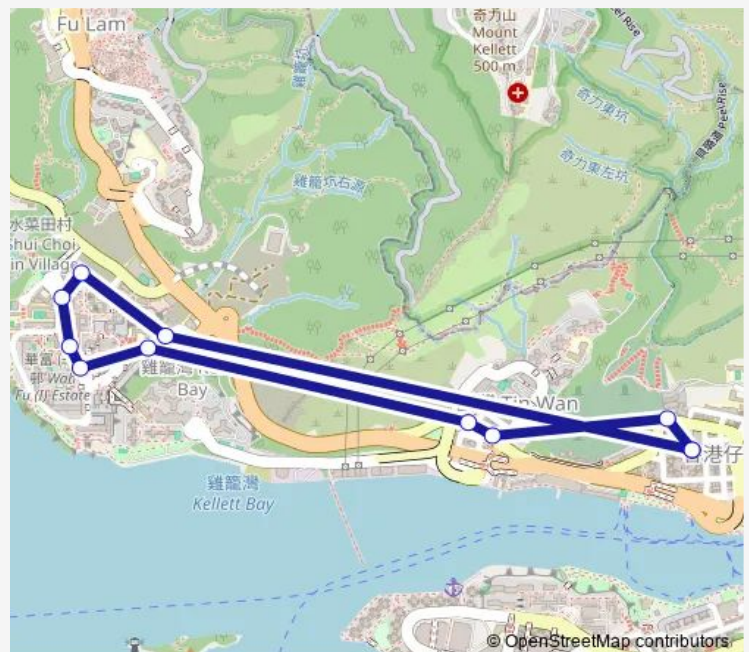

[Go to website](#)

Direction

NAM Ning Street|Nam Ning Street, Outside HOI WUN Court|Nam Ning Street, Outside HOI Ying Court — NAM Ning Street|Nam Ning Street, Outside HOI WUN Court|Nam Ning Street, Outside HOI Ying Court

11 stops

[Open route schedule](#)

NAM Ning Street|Nam Ning Street, Outside HOI WUN Court|Nam Ning Street, Outside HOI Ying Court

WAH LAM Path

WAH King Street, Outside WAH Chui House

WAH FU Road, Outside WAH FU (II) Commercial Complex

WAH FU Road, Outside WAH TAI House|Wah FU Road, Near WAH TAI House

WAH FU Road, WAH FU (South)

WAH FU Road, Outside WAH ON House|Wah FU Road, Near WAH ON House

Shek PAI WAN Road, Outside MAN King Building

Shek PAI WAN Road, Near TIN WAN Street|Shek PAI WAN Road, Near TIN WAN Street|Tin WAN Street, Shek PAI WAN Road

Aberdeen Main Road, Outside ST Peter'S Secondary School

NAM Ning Street|Nam Ning Street, Outside HOI WUN Court|Nam Ning Street, Outside HOI Ying Court

Route schedule

NAM Ning Street|Nam Ning Street, Outside HOI WUN Court|Nam Ning Street, Outside HOI Ying Court — NAM Ning Street|Nam Ning Street, Outside HOI WUN Court|Nam Ning Street, Outside HOI Ying Court

Monday	06:30-23:20
Tuesday	06:30-23:20
Wednesday	06:30-23:20
Thursday	06:30-23:20
Friday	06:30-23:20
Saturday	06:30-23:20
Sunday	06:30-23:20

Route info

Direction: NAM Ning Street|Nam Ning Street, Outside HOI WUN Court|Nam Ning Street, Outside HOI Ying Court

Stops: 11

Trip Duration: 0 hour 12 min