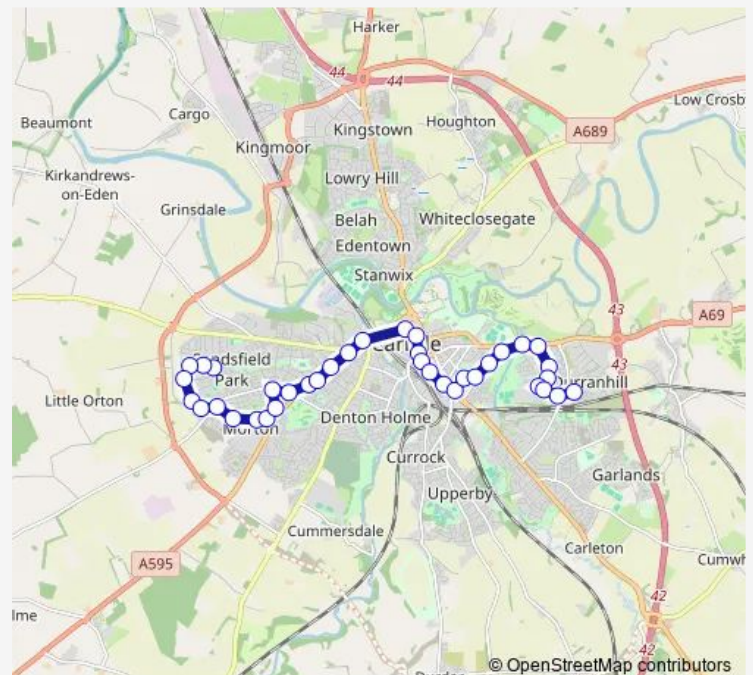

Thursday 19:42-22:42

Friday 19:42-20:42

Saturday 19:42

Sunday 18:17-22:42

Route info

Direction: Durranhill Terminus

Stops: 29

Trip Duration: 0 hour 29 min

Terminus

Direction

Carvoran Way — Durranhill Terminus

37 stops

[Open route schedule](#)

Carvoran Way

Castlesteads Drive

Castlesteads Drive