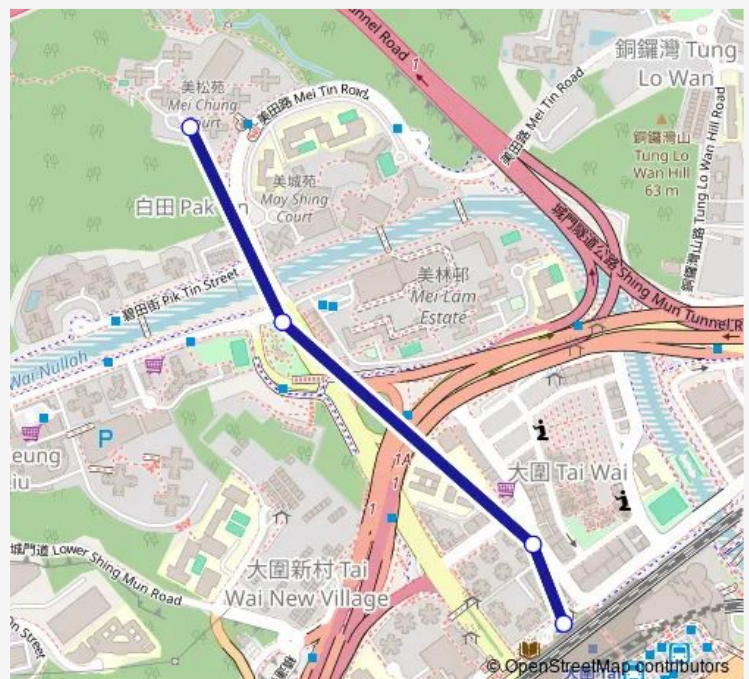

### Route schedule

TSUEN NAM ROAD, NEAR TAI WAI STATION — MEI CHUNG COURT MINIBUS TERMINUS

Monday	06:10-22:00
Tuesday	06:10-22:00
Wednesday	06:10-22:00
Thursday	06:10-22:00
Friday	06:10-22:00
Saturday	06:10-22:00
Sunday	06:10-22:00

### Route info

Direction: TSUEN NAM ROAD, NEAR TAI WAI STATION

Stops: 4

Trip Duration: 0 hour 6 min

■ 63A — MEI Chung Court - TAI WAI Station (Tsuen NAM Road) (Supplementary Service Route) **BusMaps**

**Direction**

MEI CHUNG COURT MINIBUS TERMINUS — TSUEN  
NAM ROAD, NEAR TAI WAI STATION

5 stops

[Open route schedule](#)

MEI CHUNG COURT MINIBUS TERMINUS

MEI TIN ROAD, NEAR KWAI SHING HOUSE, MAY  
SHING COURT

CHIK CHUEN STREET, NEAR ESSO-TAI WAI PETROL  
FILLING STATION

**Route info**

Direction: MEI CHUNG COURT MINIBUS TERMINUS

Stops: 5

Trip Duration: 0 hour 6 min

63A Bus time schedules and route maps are available in an offline PDF at [busmaps.com](http://busmaps.com). Use the [busmaps.com](http://busmaps.com) website to see live bus times, train schedule or subway schedule, and step-by-step directions for all public transit in Sha Tin