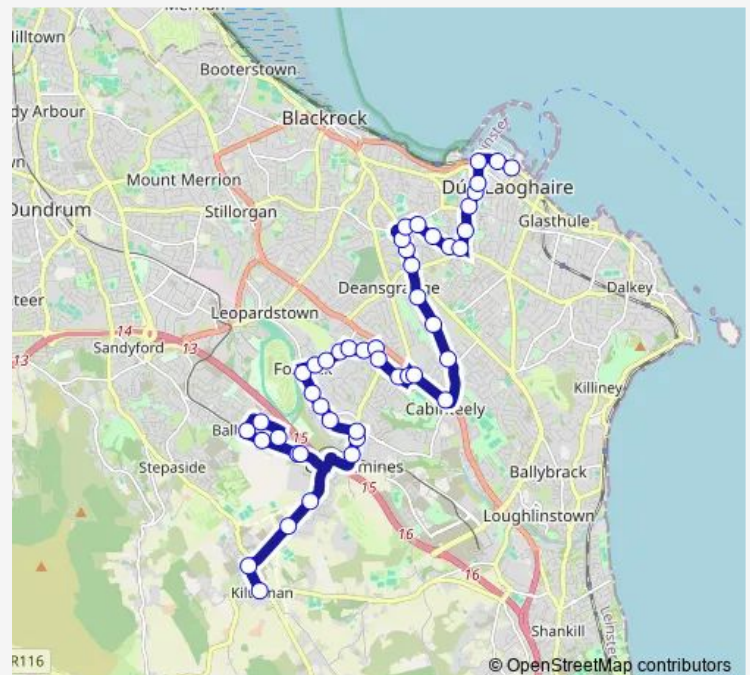

Plunkett Avenue

Gordon Avenue

Mart Lane

Route schedule

Kiltiernan Village — Dun Laoghaire Stn

Monday 10:30

Tuesday 10:30

Wednesday 10:30

Thursday 10:30

Friday 10:30

Saturday —

Sunday —

Route info

Direction: Kiltiernan Village

Stops: 46

Trip Duration: 0 hour 45 min

63A — Kiltiernan - Dún Laoghaire

St Brigid's School

Cornelscourt Village

Willow Grove

Cornelscourt Sc

Old Bray Road

Clonkeen Road

Johnstown Road

Route info

Direction: Dun Laoghaire Stn

Stops: 51

Trip Duration: 0 hour 52 min

Mart Lane

St Brigid's School

Westminster Road

Gordon Avenue