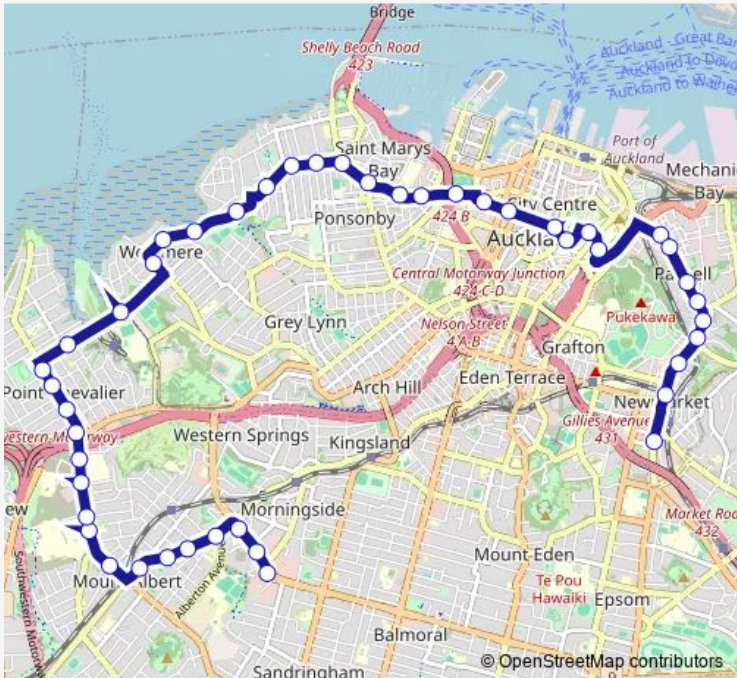

Bus OUT

[Go to website](#)

Direction
 Stop E St Lukes — Stop C Westfield Newmarket
 45 stops
[Open route schedule](#)

- Stop E St Lukes
- Lyon Avenue
- New North Road
- Mount Albert War Memorial Reserve
- Alice Wylie Reserve
- Ferndale House
- Lloyd Avenue
- Benfield Avenue
- Gladstone Primary
- Mount Albert Unitec Entry 3
- Mount Albert Unitec Entry 2
- Mount Albert Unitec Entry 1
- Pt Chevalier Road/Pt Chevalier Shops
- Alberta Street
- Wakatipu Street
- Pt Chevalier Road/Walker Road
- Moa Road
- Meola Road/Motat
- Westmere Shops
- Kotare Avenue
- Cox's Bay Reserve

Route info
 Direction: Stop E St Lukes
 Stops: 45
 Trip Duration: 1 hour 4 min

Jervois Road

Bayfield School

Lawrence Street

John Street

St Stephen's Church

Three Lamps

Mercy Hospice

Stop C Westfield Newmarket

Direction

Mahuru Street — Stop D St Lukes

44 stops

[Open route schedule](#)

Mahuru Street

Stop A Westfield Newmarket

Olympic Pool

Direction: Mahuru Street

Stops: 44

Trip Duration: 0 hour 55 min

Kotare Avenue

Westmere Shops

Meola Road/Motat

Moa Road

Pt Chevalier Road/Walker Road