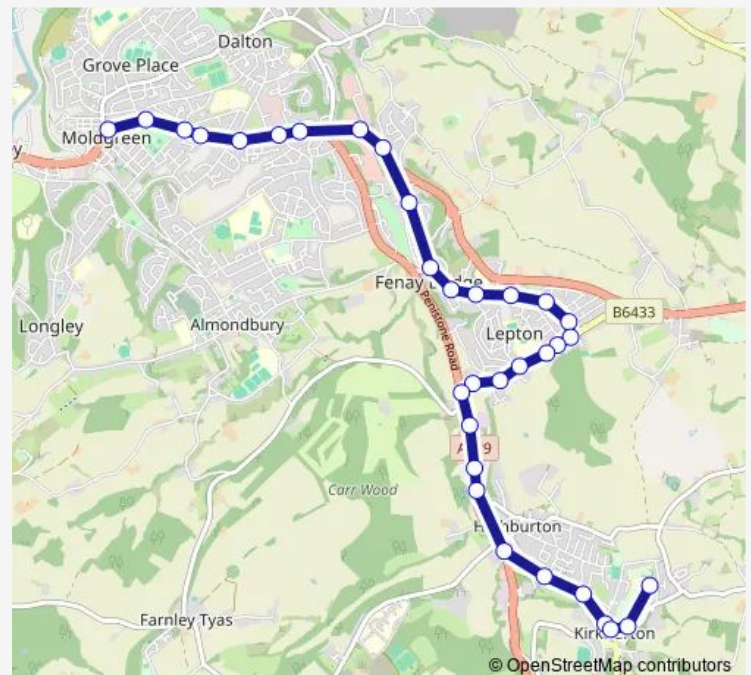

Rowley Lane School

Rowley Lane Woodlands Rd

Highgate Lane Rowley Ln

Highgate Lane Library Close

Highgate Lane Highgate Crescent

Station Rd Oak Tree Avenue

Station Rd Oak Tree Terrace

Thorgrow Close Croft Flat Dr

### Route schedule

Middle School — Broad Lane Junction

Monday 15:45

Tuesday 15:45

Wednesday 15:45

Thursday 15:45

Friday 15:45

Saturday —

### Route info

Direction: Middle School

Stops: 31

Trip Duration: 0 hour 25 min

■ K89 — Ivy Green - Kirkburton School

Chimney Lane

Lascelles Hall Road

Quarry Lane

## Route info

Direction: Broad Lane Junction

Stops: 35

Trip Duration: 0 hour 25 min

Rowley Mills

Dogley Lane

Far Dene

Penistone Rd Storthes Hall Lane