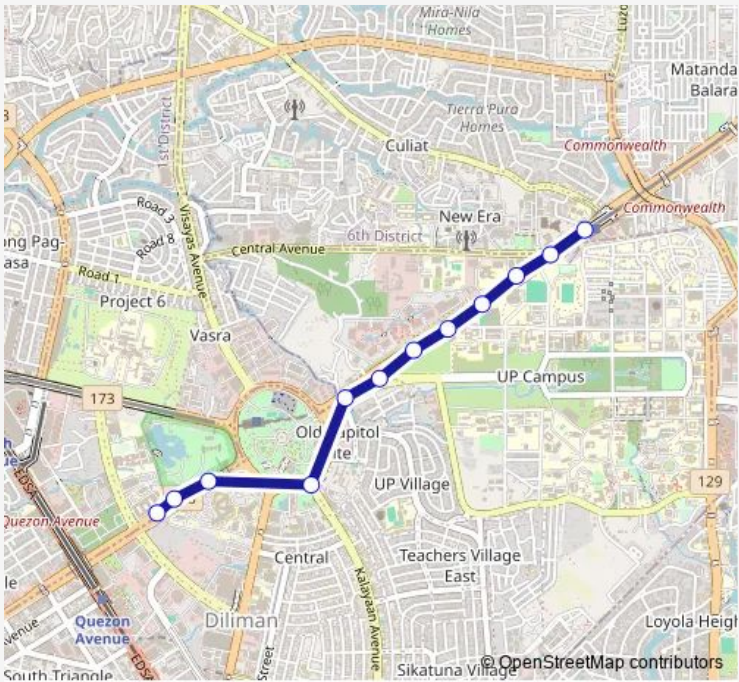

- Childrens Medical Center, Quezon Avenue, Quezon City
- Quezon Avenue, Quezon City
- Quezon Avenue (North Triangle), Quezon City
- Kalayaan Ave / Elliptical Rd Intersection, Quezon City, Manila
- Philippine Coconut Authority, Commonwealth Avenue, Quezon City
- Commonwealth Avenue / University Avenue Intersection, Quezon City
- University of The Phillippines - Ayala Land Technohub, Commonwealth Avenue, Quezon City
- University of The Phillippines - Ayala Land Technohub, Commonwealth Avenue, Quezon City
- Commonwealth Avenue, Quezon City
- Social Science Institute, Commonwealth Avenue, Quezon City
- Commonwealth Avenue / Central Avenue Intersection, Quezon City
- St Peter Chapels, Commonwealth Avenue, Quezon City

Route schedule

Childrens Medical Center, Quezon Avenue, Quezon City
 — St Peter Chapels, Commonwealth Avenue, Quezon City

Monday	00:00
Tuesday	00:00
Wednesday	00:00
Thursday	00:00
Friday	00:00
Saturday	00:00
Sunday	00:00

Route info

Direction: Childrens Medical Center, Quezon Avenue, Quezon City

Stops: 12

Trip Duration: 0 hour 17 min

Direction

St Peter Chapels, Commonwealth Avenue, Quezon City —
Childrens Medical Center, Quezon Avenue, Quezon City

Sunday 00:00

Route info

Direction: St Peter Chapels, Commonwealth Avenue,
Quezon City

Stops: 15

Trip Duration: 0 hour 17 min

Bus time schedules and route maps are available in an offline PDF at busmaps.com. Use the busmaps.com website to see live bus times, train schedule or subway schedule, and step-by-step directions for all public transit in Quezon City