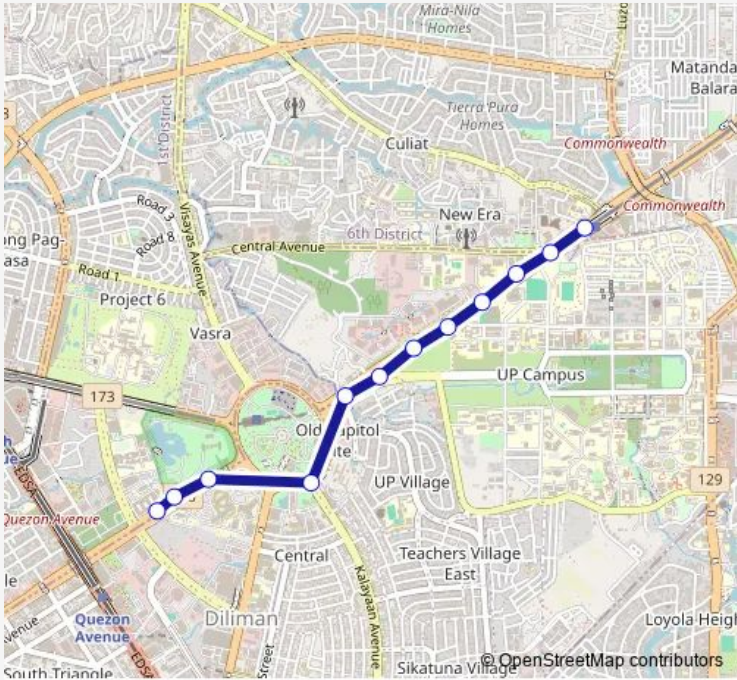

Route schedule

Childrens Medical Center, Quezon Avenue, Quezon City
 — St Peter Chapels, Commonwealth Avenue, Quezon City

Monday	00:00
Tuesday	00:00
Wednesday	00:00
Thursday	00:00
Friday	00:00
Saturday	00:00
Sunday	00:00

Route info

Direction: Childrens Medical Center, Quezon Avenue, Quezon City

Stops: 12

Trip Duration: 0 hour 17 min

Direction

St Peter Chapels, Commonwealth Avenue, Quezon City —
Childrens Medical Center, Quezon Avenue, Quezon City

15 stops

[Open route schedule](#)

St Peter Chapels, Commonwealth Avenue, Quezon City

Commonwealth Avenue / Central Avenue Intersection,
Quezon City

Social Science Institute, Commonwealth Avenue, Quezon
City

Sunday 00:00

Route info

Direction: St Peter Chapels, Commonwealth Avenue,
Quezon City

Stops: 15

Trip Duration: 0 hour 17 min

Bus time schedules and route maps are available in an offline PDF at [busmaps.com](#). Use the [busmaps.com](#) website to see live bus times, train schedule or subway schedule, and step-by-step directions for all public transit in Quezon City