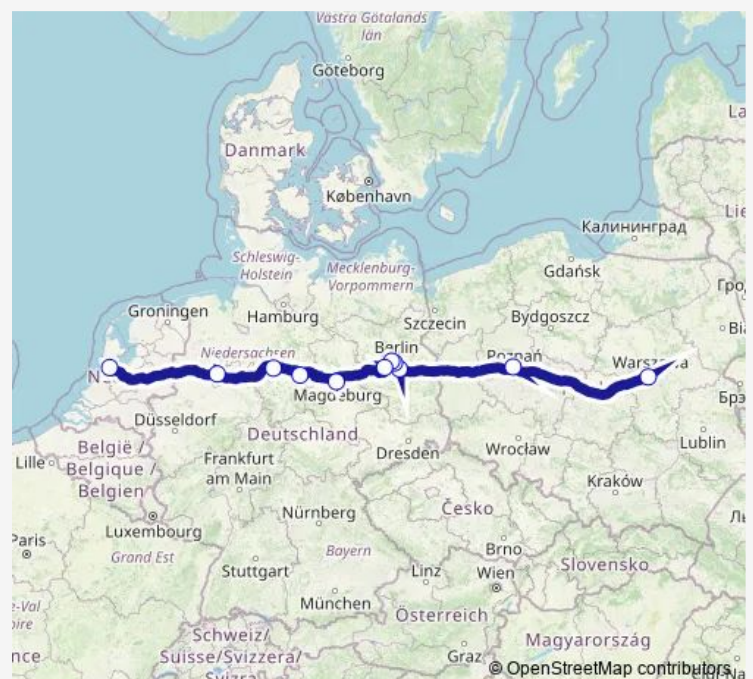

International Coach Service N1325D Warsaw - Amsterdam (N1325 Booster)

[Go to website](#)

Direction

Warsaw, Bus Station West — Amsterdam Sloterdijk

11 stops

[Open route schedule](#)

Warsaw, Bus Station West

Poznan, Bus Station Poznan Main Station

Flughafen Ber

S Südkreuz Bhf (Berlin)

Berlin ZOB [Fernbus]

S Potsdam Hauptbahnhof

Magdeburg, Zob

Braunschweig, Hauptbahnhof

Hannover Hauptbahnhof/Zob

Osnabrück Hauptbahnhof/Zob

Amsterdam Sloterdijk

Route schedule

Warsaw, Bus Station West — Amsterdam Sloterdijk

Monday	—
Tuesday	—
Wednesday	21:00
Thursday	21:00
Friday	21:00
Saturday	21:00
Sunday	—

Route info

Direction: Warsaw, Bus Station West

Stops: 11

Trip Duration: 18 hour 0 min

Direction

Amsterdam Sloterdijk — Warsaw, Bus Station West

11 stops

[Open route schedule](#)

Amsterdam Sloterdijk

Osnabrück Hauptbahnhof/Zob