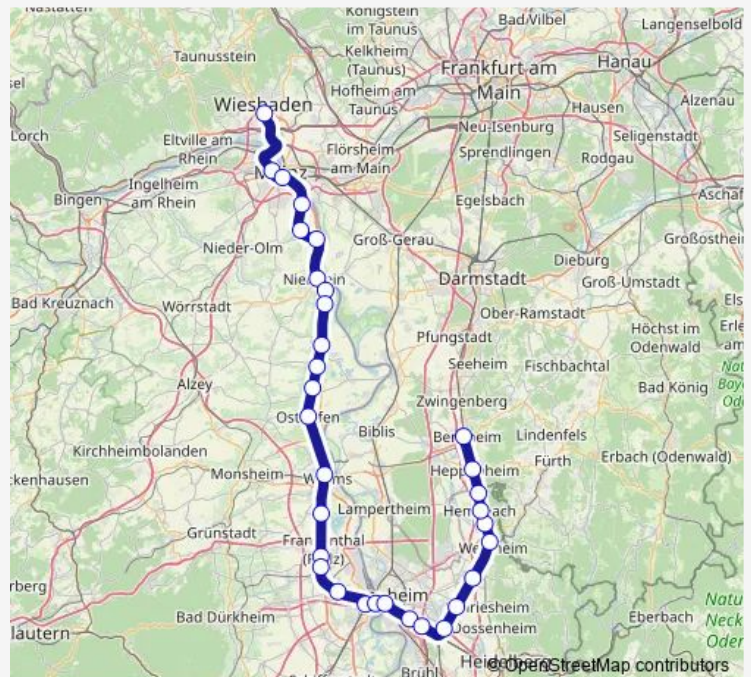

Thursday 20:22-23:08

Friday 20:22-23:08

Saturday 23:08

Sunday 23:08

Route info

Direction: Mainz, Hauptbahnhof

Stops: 31

Trip Duration: 2 hour 3 min