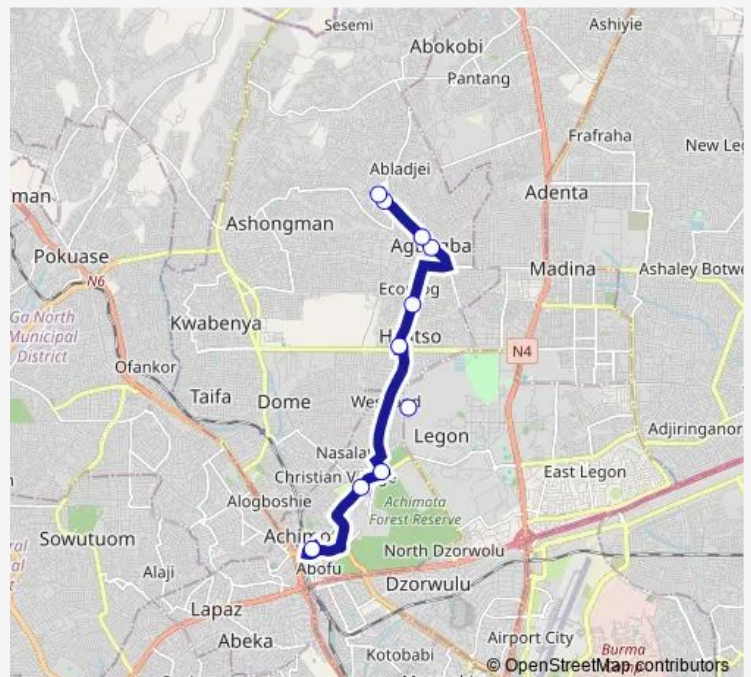

Bus 120A Achimota to Ashongman

[Go to website](#)

Direction

Terminal Achimota — Terminal Ashongman

10 stops

[Open route schedule](#)

Terminal Achimota

Filling Station 021

Gimpa Junction

Plaza 120

Road Side 120

Junction 120

Road Side 2 120

Agboba

Alowe

Terminal Ashongman

Route schedule

Terminal Achimota — Terminal Ashongman

Monday 10:44

Tuesday 10:44

Wednesday 10:44

Thursday 10:44

Friday 10:44

Saturday 10:44

Sunday 10:44

Route info

Direction: Terminal Achimota

Stops: 10

Trip Duration: 0 hour 45 min

120A — Achimota to Ashongman

120A Bus time schedules and route maps are available in an offline PDF at busmaps.com. Use the busmaps.com website to see live bus times, train schedule or subway schedule, and step-by-step directions for all public transit in Accra