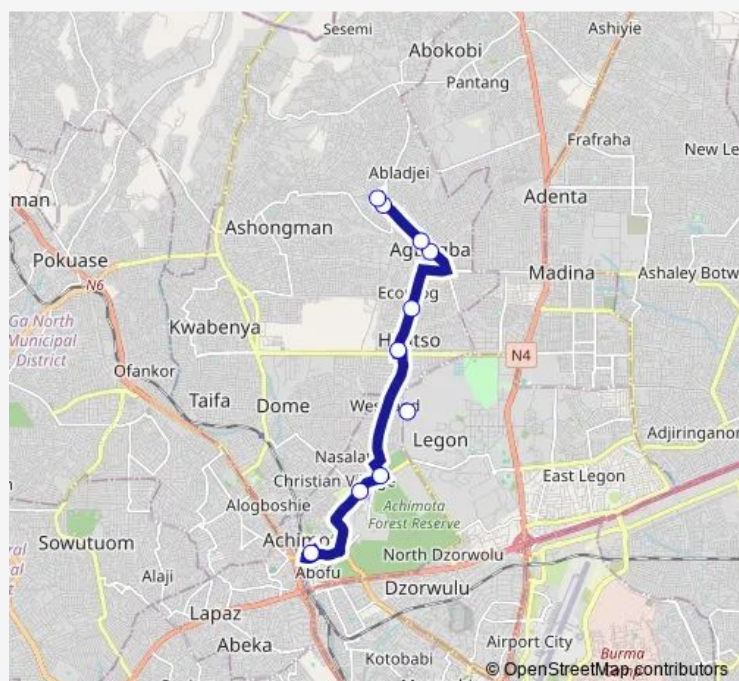

## Bus 120a Achimota to Ashongman

[Go to website](#)

Road Side 120

Junction 120

Road Side 2 120

Agboba

Alowe

Terminal Ashongman

### Route schedule

Terminal Achimota — Terminal Ashongman

Monday 10:44

Tuesday 10:44

Wednesday 10:44

Thursday 10:44

Friday 10:44

Saturday 10:44

### Route info

Direction: Terminal Achimota

Stops: 10

Trip Duration: 0 hour 45 min

120a — Achimota to Ashongman

120a Bus time schedules and route maps are available in an offline PDF at [busmaps.com](https://busmaps.com). Use the [busmaps.com](https://busmaps.com) website to see live bus times, train schedule or subway schedule, and step-by-step directions for all public transit in Accra