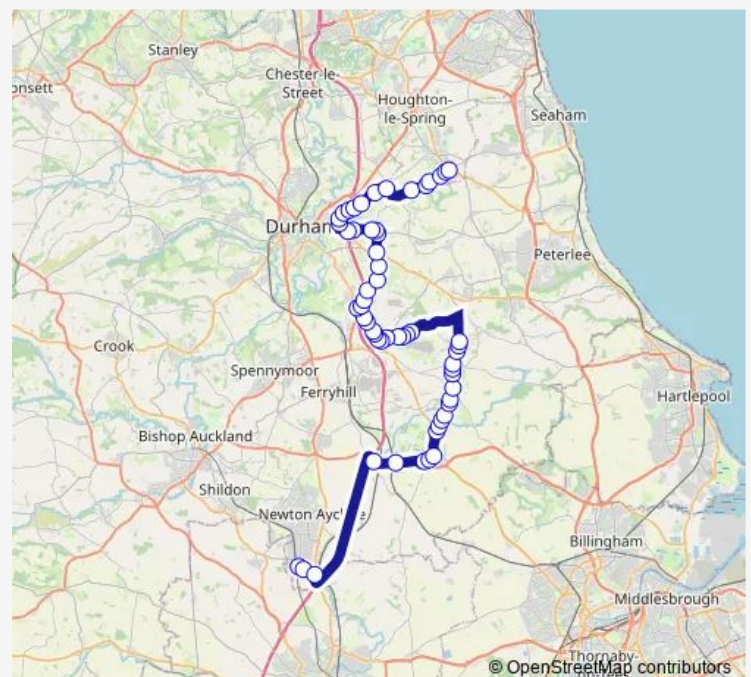

Chapman Bridge

### Route schedule

Elemore Lane — Long Tens Way

Monday 07:16

Tuesday 07:16

Wednesday 07:16

Thursday 07:16

Friday 07:16

Saturday —

### Route info

Direction: Elemore Lane

Stops: 59

Trip Duration: 1 hour 2 min

Crow Trees Lane - Welfare Park

Heugh Hall Road End

Oxford Terrace

Park Hill Estate Park Avenue