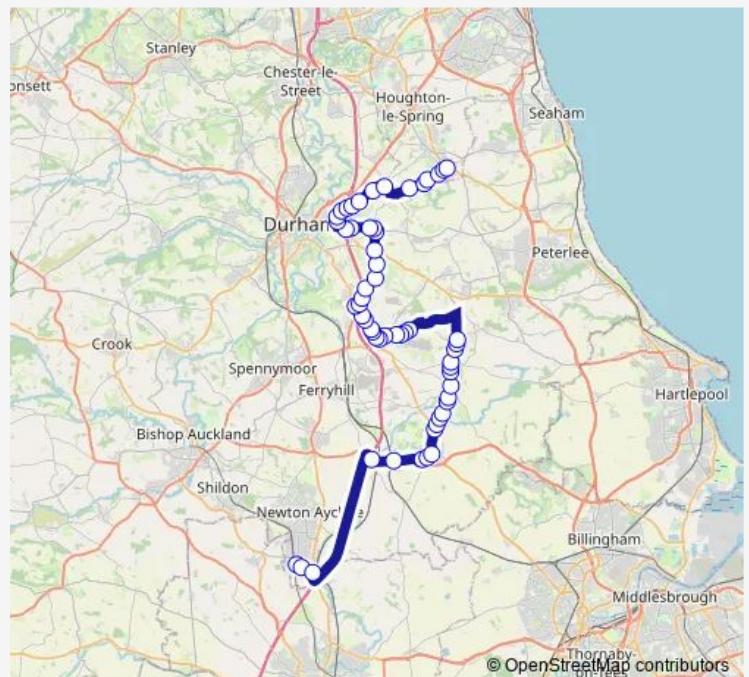

Chapman Bridge

### Route schedule

Elemore Lane — Long Tens Way

Monday 07:16

Tuesday 07:16

Wednesday 07:16

Thursday 07:16

Friday 07:16

Saturday —

### Route info

Direction: Elemore Lane

Stops: 59

Trip Duration: 1 hour 2 min

■ UTCC

BusMaps

Crow Trees Lane - Welfare Park

Heugh Hall Road End