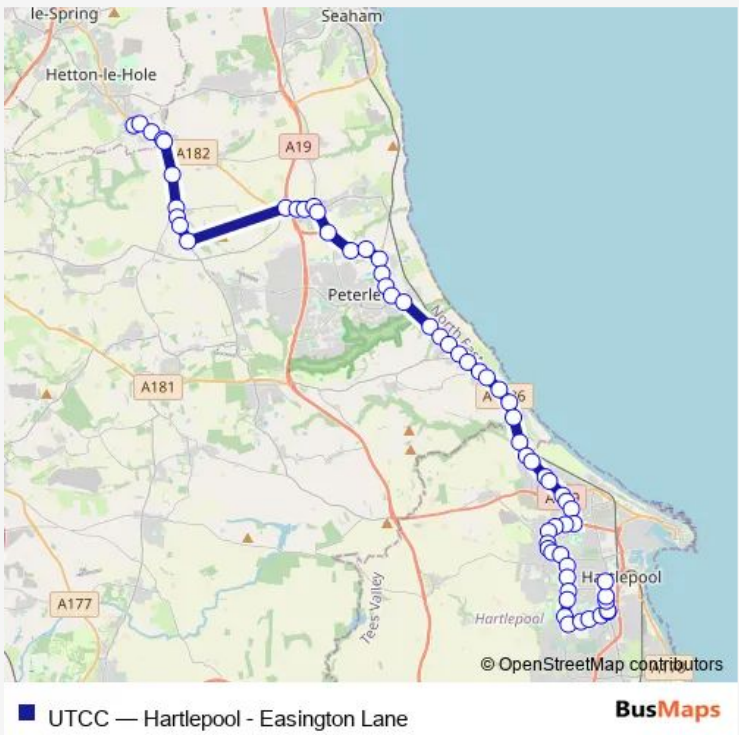

Bus UTCC Hartlepool - Easington Lane

[Go to website](#)

Direction
 Elemore Lane-Grasmere Avenue — York Road - Central Library
 63 stops
[Open route schedule](#)

- Elemore Lane-Grasmere Avenue
- High Street
- South Hetton Road-St Marys Church
- South Hetton Road-Snippers Gate
- Snippersgate
- High Fallowfield Farm
- Salters Lane
- Odd Fellows Arms
- Pesspool Avenue
- Hospital Farm
- Roundabout
- The Grove
- Church
- Post Office
- West View
- Post Box
- Thorpe Road Cemetery
- Farm
- Crossroads
- The Bell
- Church

Route schedule
 Elemore Lane-Grasmere Avenue — York Road - Central Library

Monday	17:32
Tuesday	17:32
Wednesday	15:32
Thursday	15:32
Friday	15:32
Saturday	—
Sunday	—

Route info
 Direction: Elemore Lane-Grasmere Avenue
 Stops: 63
 Trip Duration: 0 hour 35 min

Burn Valley Roundabout

St Aidan's Church

Devon Street

Wolviston Road

Shakespeare Avenue

Tristram Avenue

Chaucer Avenue

English Martyrs School

Route info

Direction: York Road - Central Library

Stops: 63

Trip Duration: 0 hour 35 min

Mayfield Park

John Howe Gardens

Miller Crescent

Parkstone Grove