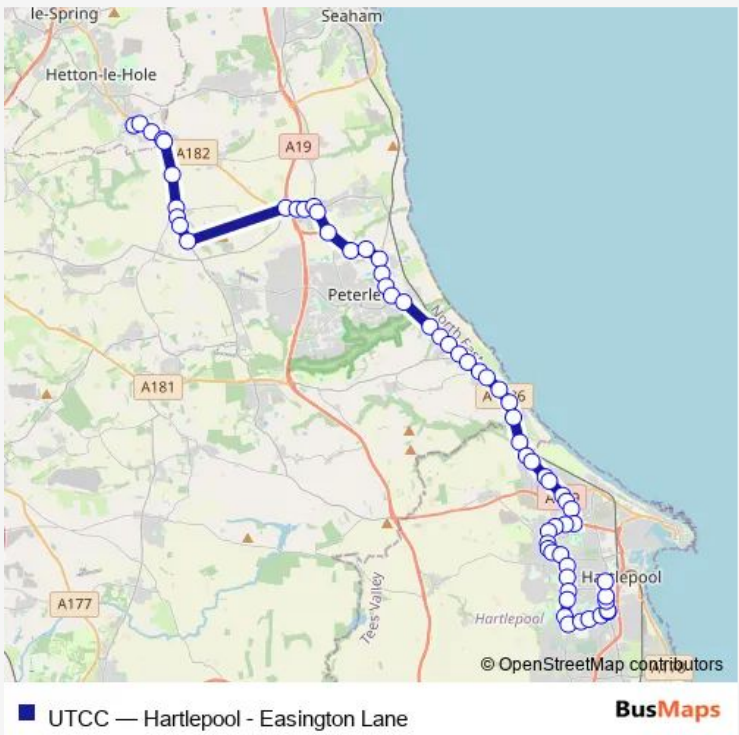

Bus UTCC Hartlepool - Easington Lane

[Go to website](#)

Direction
 Elemore Lane-Grasmere Avenue — York Road - Central Library
 63 stops
[Open route schedule](#)

- Elemore Lane-Grasmere Avenue
- High Street
- South Hetton Road-St Marys Church
- South Hetton Road-Snippers Gate
- Snippersgate
- High Fallowfield Farm
- Salters Lane
- Odd Fellows Arms
- Pesspool Avenue
- Hospital Farm
- Roundabout
- The Grove
- Church
- Post Office
- West View
- Post Box
- Thorpe Road Cemetery
- Farm
- Crossroads
- The Bell
- Church

Route schedule
 Elemore Lane-Grasmere Avenue — York Road - Central Library

Monday	17:32
Tuesday	17:32
Wednesday	15:32
Thursday	15:32
Friday	15:32
Saturday	—
Sunday	—

Route info
 Direction: Elemore Lane-Grasmere Avenue
 Stops: 63
 Trip Duration: 0 hour 35 min

Burn Valley Roundabout

St Aidan's Church

Devon Street

Wolviston Road

Shakespeare Avenue

Tristram Avenue

Chaucer Avenue

English Martyrs School