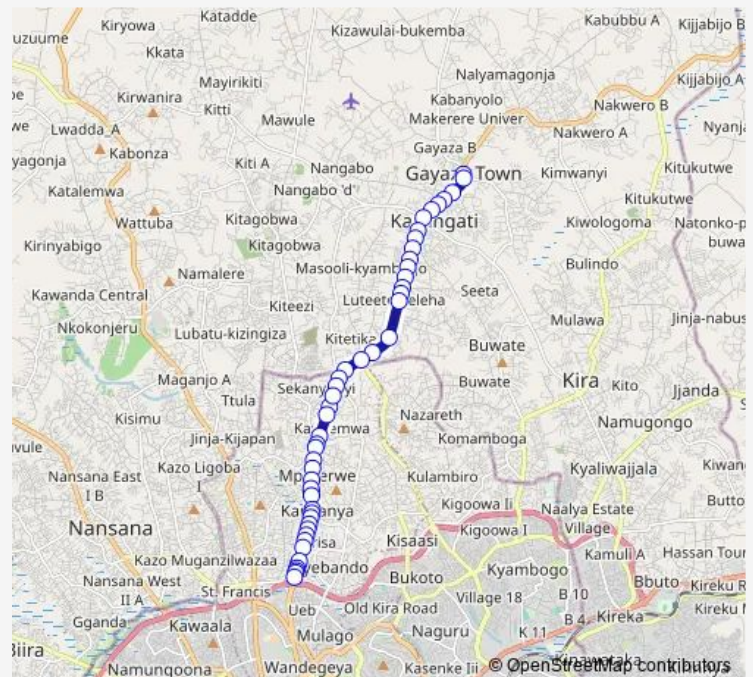

### Route schedule

Gayaza Park — Welfa Petroleum (Kyebando)

Monday 06:30-19:00

Tuesday 06:30-19:00

Wednesday 06:30-19:00

Thursday 06:30-19:00

Friday 06:30-19:00

Saturday 06:30-19:00

### Route info

Direction: Gayaza Park

Stops: 48

Trip Duration: 0 hour 54 min

■ IC010 — Gayaza Taxi Park-Kalerwe Taxi Park

Kumukaaga

Mpelerwe Flower Gardens

New Era Storm Inn