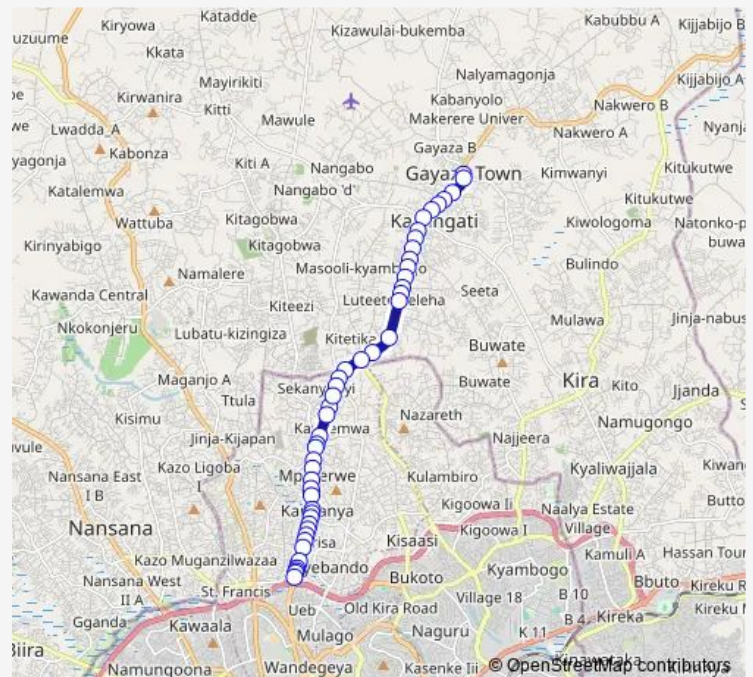

Kumusavo

Cold Night Bar

Go Win For Christ Mission International

Route schedule

Gayaza Park — Welfa Petroleum (Kyebando)

Monday 06:30-19:00

Tuesday 06:30-19:00

Wednesday 06:30-19:00

Thursday 06:30-19:00

Friday 06:30-19:00

Saturday 06:30-19:00

Sunday 06:30-19:00

Route info

Direction: Gayaza Park

Stops: 48

Trip Duration: 0 hour 54 min

Saturday 06:30-19:00

Sunday 06:30-19:00

Route info

Direction: Welfa Petroleum (Kyebando)

Stops: 48

Trip Duration: 0 hour 53 min

New Era Storm Inn

Kumukaaga