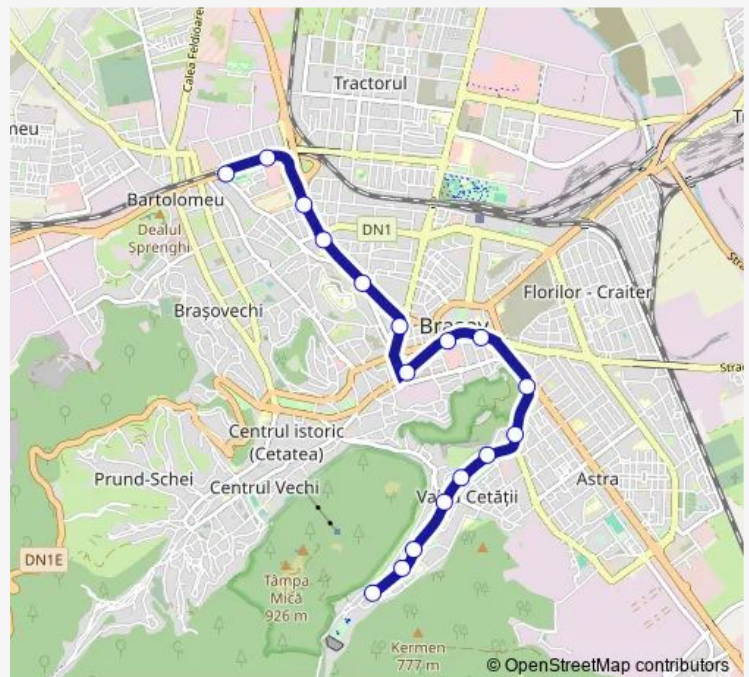

Wednesday 06:28-22:55

Thursday 06:28-22:55

Friday 06:28-22:55

Saturday —

Sunday —

Route info

Direction: Valea Cetăii

Stops: 14

Trip Duration: 0 hour 23 min

3 — Valea Cetăii - Stadionul Tineretului

Direction

Stadionul Tineretului — Valea Cetăii

17 stops

[Open route schedule](#)

Stadionul Tineretului

Fartec

Route info

Direction: Stadionul Tineretului

Stops: 17

Trip Duration: 0 hour 22 min

3 Trolleybus time schedules and route maps are available in an offline PDF at busmaps.com. Use the busmaps.com website to see live bus times, train schedule or subway schedule, and step-by-step directions for all public transit in Brasov