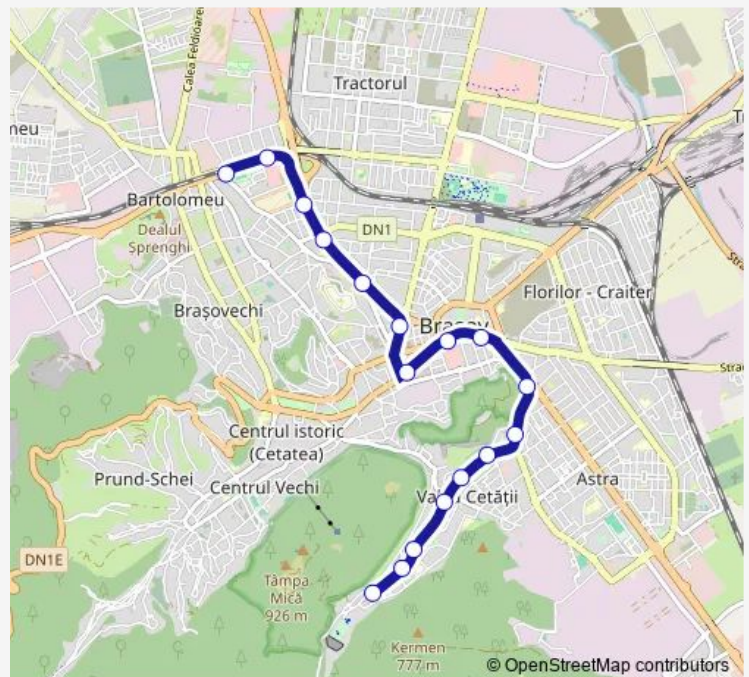

Wednesday 06:28-22:55

Thursday 06:28-22:55

Friday 06:28-22:55

Saturday —

Sunday —

Route info

Direction: Valea Cetăii

Stops: 14

Trip Duration: 0 hour 24 min

3 — Valea Cetăii - Stadionul Tineretului

Direction

Stadionul Tineretului — Valea Cetăii

17 stops

[Open route schedule](#)

Stadionul Tineretului

Fartec

Route info

Direction: Stadionul Tineretului

Stops: 17

Trip Duration: 0 hour 24 min

3 Trolleybus time schedules and route maps are available in an offline PDF at busmaps.com. Use the busmaps.com website to see live bus times, train schedule or subway schedule, and step-by-step directions for all public transit in Brasov