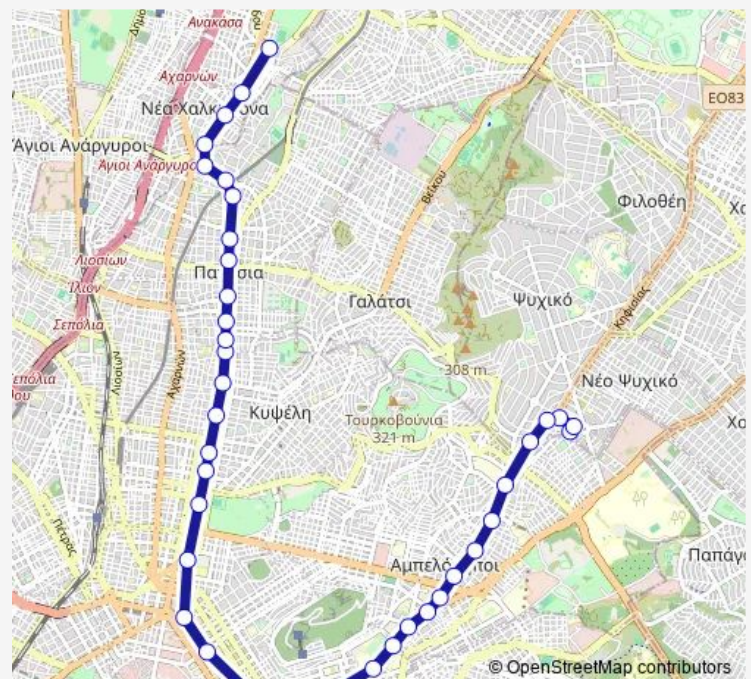

Thursday 05:00-24:00

Friday 05:00-24:00

Saturday 05:00-24:00

Sunday 05:00-24:00

Route info

Direction: ΤΕΡΜΑ (Ν.ΨΥΧΙΚΟ)

Stops: 38

Trip Duration: 1 hour 5 min