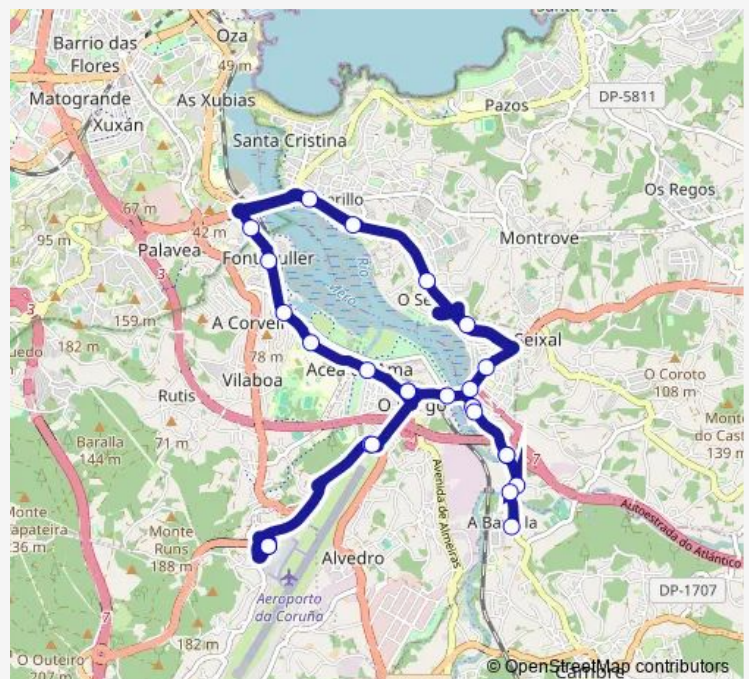

Perillo (rotonda Sol y Ma

Perillo (Burger King)

Graxal

A Tapia

O Temple

O Paraugas

RÚA Muíños

Hotel A Marisqueira

A Barcala

Hotel A Marisqueira

RÚA Muíños

O Paraugas

Route schedule

Aeroporto DE A Coruña — Aeroporto DE A Coruña

Monday 08:10-19:10

Tuesday 08:10-19:10

Wednesday 08:10-19:10

Thursday —

Friday 08:10-19:10

Saturday —

Sunday —

Route info

Direction: Aeroporto DE A Coruña

Stops: 25

Trip Duration: 0 hour 45 min

XG881043 — Aeroporto de A Coruña-Aeroporto de A Coruña (Circular por O Burgo)

Puente DE O Burgo

O Burgo

Home

Aeroporto DE A Coruña

XG881043 Bus time schedules and route maps are available in an offline PDF at busmaps.com. Use the busmaps.com website to see live bus times, train schedule or subway schedule, and step-by-step directions for all public transit in Cambre