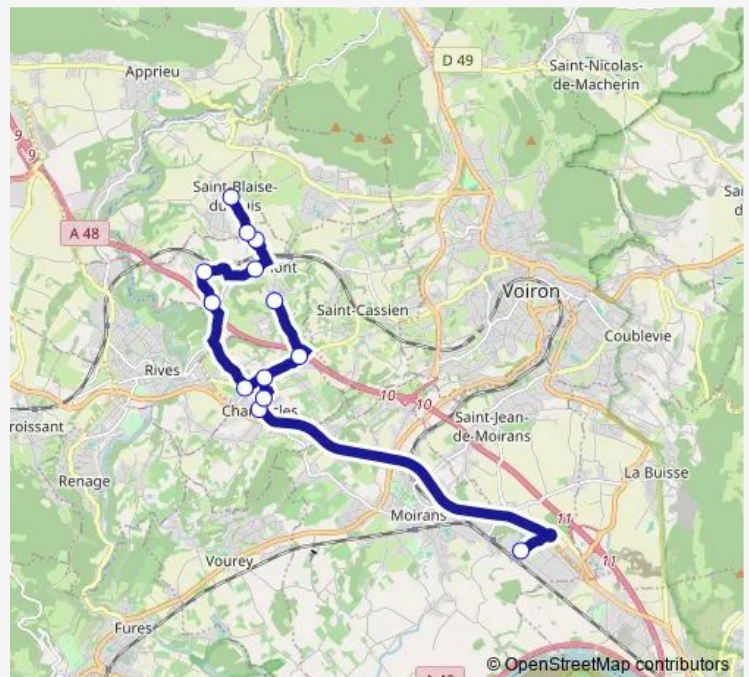

Bus Be11 Reaumont LE Guichard - Moirans Beghin

[Go to website](#)

Direction

Moirans, Lycee Beghin — Saint-Blaise-du-Buis, RTE DE LA Murette

13 stops

[Open route schedule](#)

Moirans, Lycee Beghin

Charnècles, Place

Thursday 18:10

Friday 18:10

Saturday —

Sunday —

Route info

Direction: Moirans, Lycee Beghin

Stops: 13

Trip Duration: 0 hour 38 min

Be11 — Reaumont LE Guichard - Moirans Beghin

Direction

Saint-Blaise-du-Buis, RTE DE LA Murette — Moirans, Lycee Beghin

16 stops

[Open route schedule](#)

Saint-Blaise-du-Buis, RTE DE LA Murette

Réaumont, LE Guichard

Monday 07:23

Tuesday 07:23

Wednesday 07:23

Thursday 07:23

Friday 07:23

Saturday —

Sunday —

Route info