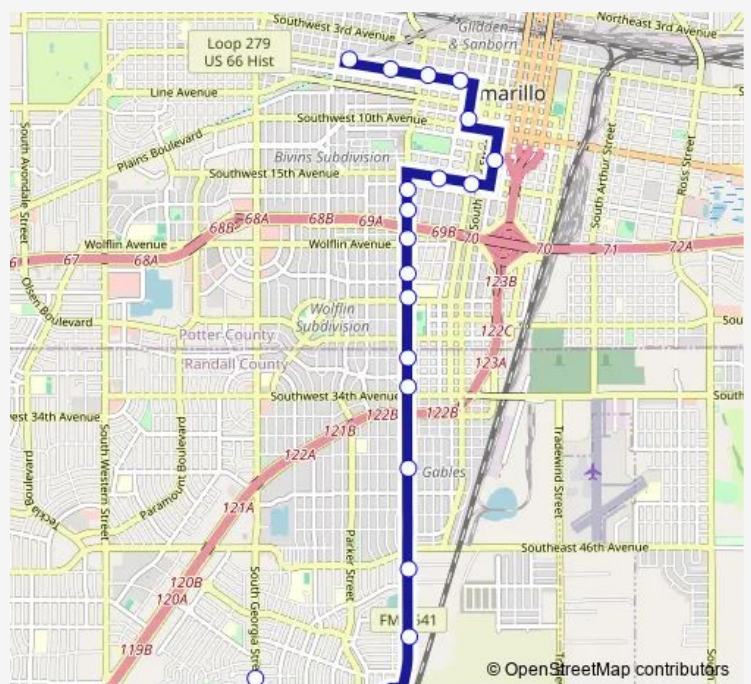

S Washington St & SW 16th Ave

S Washington St & SW 17th Ave (1700 S Washington St)

S Washington St & Wolflin Ave (Toot N Totum)

S Washington St & SW 22nd Ave

S Washington St & SW 24th Ave

S Washington St & SW 30th Ave

S Washington St & SW 33rd Ave

Canyon Dr & Moss Ln

Canyon Dr & S Georgia St (RC Annex)

Route schedule

W 6th Ave & Bowie St (Transfer Station) — S Georgia St & SW 58th Ave (Little Caesars Pizza)

Monday	07:00-18:00
Tuesday	07:00-18:00
Wednesday	07:00-18:00
Thursday	07:00-18:00
Friday	07:00-18:00
Saturday	07:30-18:00
Sunday	07:30-18:00

Route info

Direction: W 6th Ave & Bowie St (Transfer Station)

Stops: 38

Trip Duration: 0 hour 46 min

4142 — Downtown / Amarillo College / I-27 Access Road

Canyon Dr & Stapleton St

Canyon Dr & Republic (US Social Security Administration)

20 stops

[Open route schedule](#)

S Georgia St & SW 58th Ave (Litle Caesars Pizza)

SW 58th Ave & Parker St (Central Baptist Church)

5241 S Washington St (Advo Companies)

S Washington St & SW 47th Ave (United Supermarket)