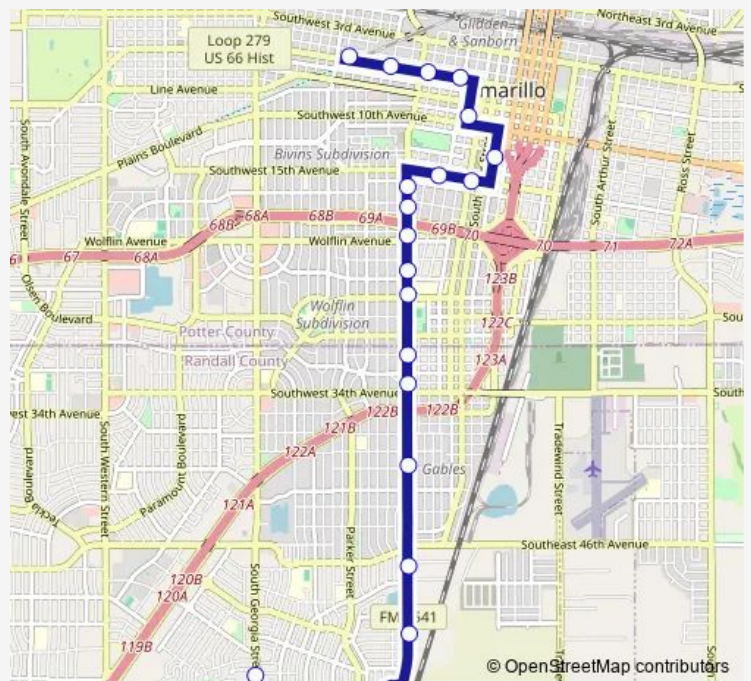

S Washington St & SW 33rd Ave

Canyon Dr & Moss Ln

Canyon Dr & S Georgia St (RC Annex)

**Route schedule**

W 6th Ave & Bowie St (Transfer Station) — S Georgia St & SW 58th Ave (Little Caesars Pizza)

Monday	07:00-18:00
Tuesday	07:00-18:00
Wednesday	07:00-18:00
Thursday	07:00-18:00
Friday	07:00-18:00
Saturday	07:30-18:00
Sunday	07:30-18:00

**Route info**

Direction: W 6th Ave & Bowie St (Transfer Station)

Stops: 38

Trip Duration: 0 hour 46 min

4142 — Downtown / Amarillo College / I-27 Access Road

Canyon Dr & Stapleton St

Canyon Dr & Republic (US Social Security Administration)

## Direction

S Georgia St & SW 58th Ave (Litle Caesars Pizza) — W 6th Ave & Bowie St (Transfer Station)

20 stops

[Open route schedule](#)

S Georgia St & SW 58th Ave (Litle Caesars Pizza)

SW 58th Ave & Parker St (Central Baptist Church)

## Route schedule

S Georgia St & SW 58th Ave (Litle Caesars Pizza) — W 6th Ave & Bowie St (Transfer Station)

Monday 06:33-18:46

Tuesday 06:33-18:46

Wednesday 06:33-18:46

Thursday 06:33-18:46

Friday 06:33-18:46