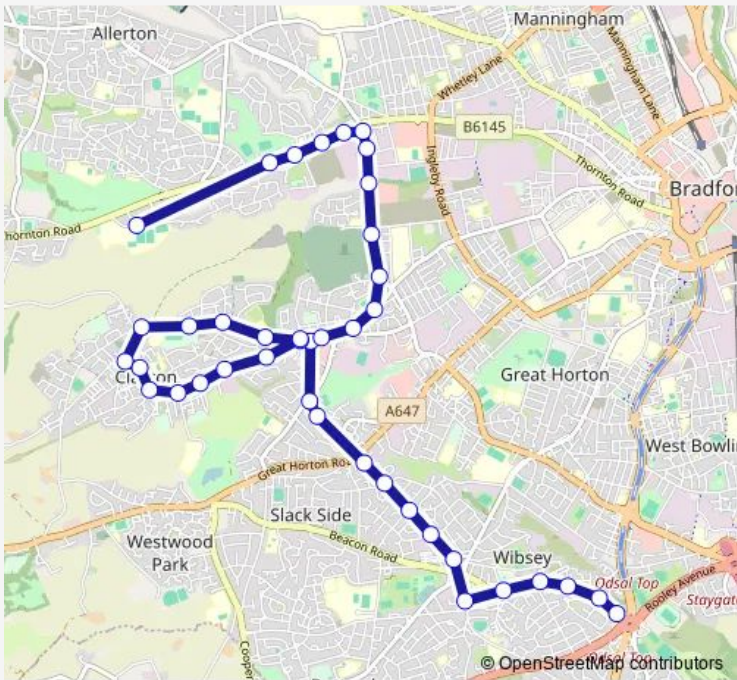

Bus BT11 Odsal - Thornton Upper School

[Go to website](#)

**Direction**  
 Odsal Road — Grammar School  
 40 stops  
[Open route schedule](#)

- Odsal Road
- Dean Road
- Holroyd Hill
- Wibsey High Street
- Wibsey Co-op
- St Helena Rd Tennyson Road
- Moore Ave Mount Road
- Moore Ave Enfield Parade
- Moore Ave Kenley Avenue
- Moore Ave Poplar Grove
- Moore Ave Ashtree Grove
- Hollybank Road Hollybank Grove
- Hollybank Rd Hollingwood Lane
- Clayton Road Aldi
- Scholemoor Avenue
- St Anthony's School
- Thornaby Drive
- Crestville Road
- Clayton Town End C
- Clayton Victoria Park
- Nursery Road

Route schedule  
 Odsal Road — Grammar School

Monday	07:10
Tuesday	07:10
Wednesday	07:10
Thursday	07:10
Friday	07:10
Saturday	—
Sunday	—

Route info  
 Direction: Odsal Road  
 Stops: 40  
 Trip Duration: 0 hour 45 min