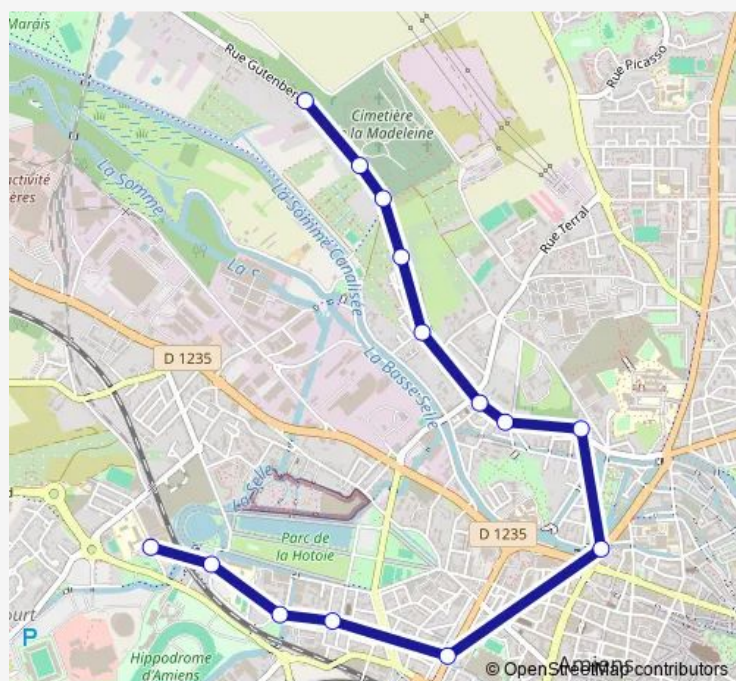

Wednesday 07:21-08:16

Thursday 07:21-13:20

Friday 07:21-13:20

Saturday —

Sunday —

Route info

Direction: Gutenberg

Stops: 14

Trip Duration: 0 hour 24 min

■ T42 — Ligne T42

BusMaps

Direction

Collège E.Lucas — Gutenberg

14 stops

[Open route schedule](#)

Collège E.Lucas