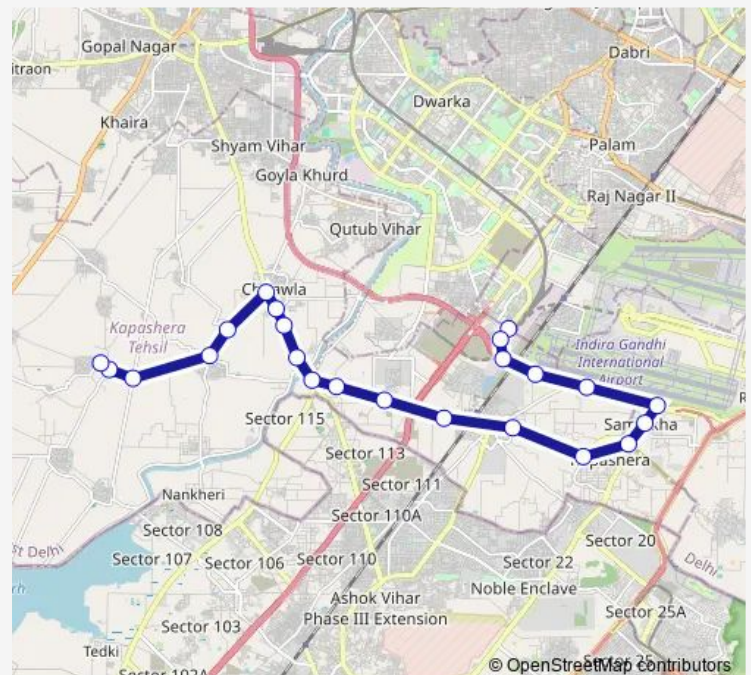

Bus 745eup

[Go to website](#)

Direction

Dwarka Sec-21 Crossing — Daulat Pur Village

23 stops

[Open route schedule](#)

Dwarka Sec-21 Crossing

Dwarka Sec-21 Metro Station

Thursday 05:33-19:43

Friday 05:33-19:43

Saturday 05:33-19:43

Sunday 05:33-19:43

Route info

Direction: Dwarka Sec-21 Crossing

Stops: 23

Trip Duration: 1 hour 19 min

745eup

BusMaps

Shikar Pur Crossing

Daulat Pur Village

745eup Bus time schedules and route maps are available in an offline PDF at busmaps.com. Use the busmaps.com website to see live bus times, train schedule or subway schedule, and step-by-step directions for all public transit in Gurugram