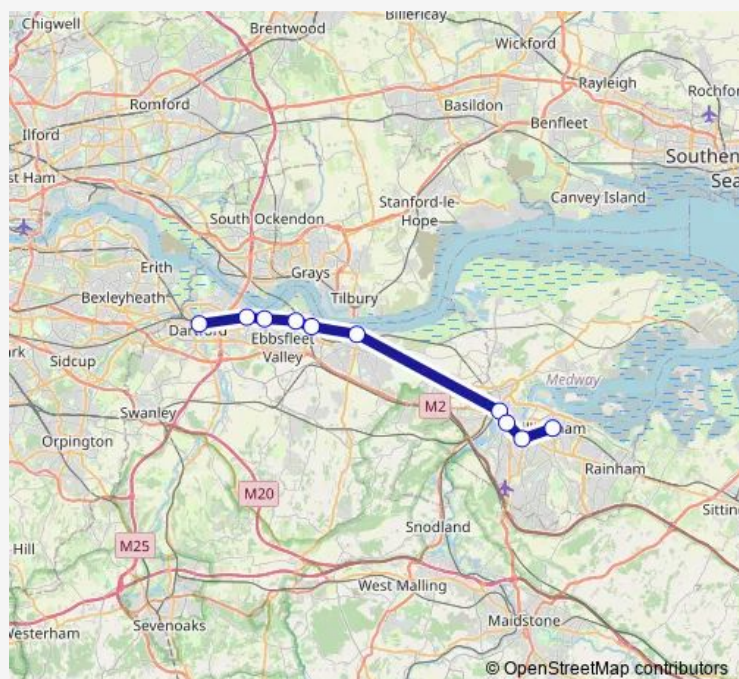

### Direction

Dartford — Gillingham (Kent)

10 stops

[Open route schedule](#)

Dartford

Stone Crossing

Greenhithe for Bluewater

Swanscombe

Northfleet

Gravesend

Strood

Rochester

Chatham

Gillingham (Kent)

### Route schedule

Dartford — Gillingham (Kent)

Monday 00:15-00:46

Tuesday —

Wednesday —

Thursday —

Friday —

Saturday —

### Route info

Direction: Dartford

Stops: 10

Trip Duration: 1 hour 17 min

Se:Dfd->Glm Rail Replacement Bus Service time schedules and route maps are available in an offline PDF at busmaps.com. Use the busmaps.com website to see live bus times, train schedule or subway schedule, and step-by-step directions for all public transit in Rochester