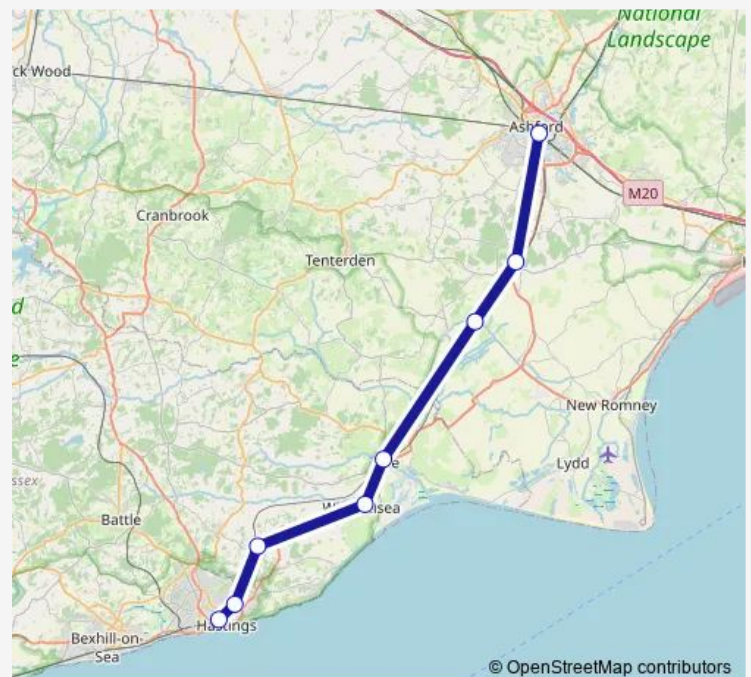

Ashford International — Hastings

Monday 21:25-23:25

Tuesday 21:25-23:25

Wednesday 21:25-23:25

Thursday 21:25-23:25

Friday 22:25-23:25

Saturday 23:25

Sunday 22:34

Route info

Direction: Ashford International

Stops: 9

Trip Duration: 0 hour 47 min

■ Sn:Afk->Hgs — SN train service from AFK to Hgs

Direction

Ashford International — Hastings

8 stops

[Open route schedule](#)

Ashford International

Ham Street

Appledore (Kent)

Rye

Winchelsea - New Inn

Three Oaks

Ore