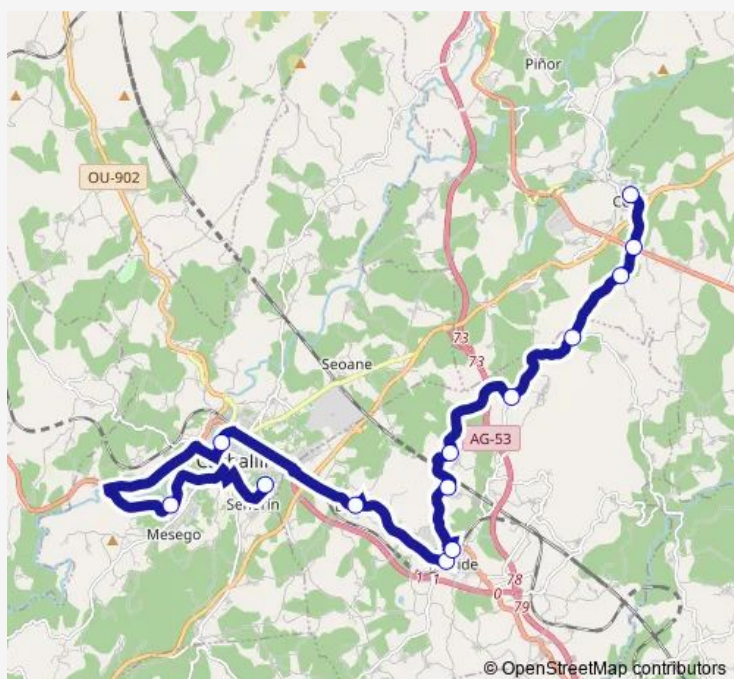

Carballiño E.A.

les Chamoso Lamas

Carballiño IES N°1

Route schedule

CEA (Fronte Parque Infant — Carballiño IES N°1

Monday	—
Tuesday	07:52
Wednesday	—
Thursday	07:52
Friday	—
Saturday	09:30
Sunday	—

Route info

Direction: CEA (Fronte Parque Infant

Stops: 13

Trip Duration: 0 hour 31 min

Direction

Carballiño IES N°1 — CEA (Fronte Parque Infant

13 stops

[Open route schedule](#)

Carballiño IES N°1

Wednesday 14:30

Thursday 14:30

Friday 14:30

Saturday 12:35

Sunday —

Route info

Direction: Carballiño IES N°1

Stops: 13