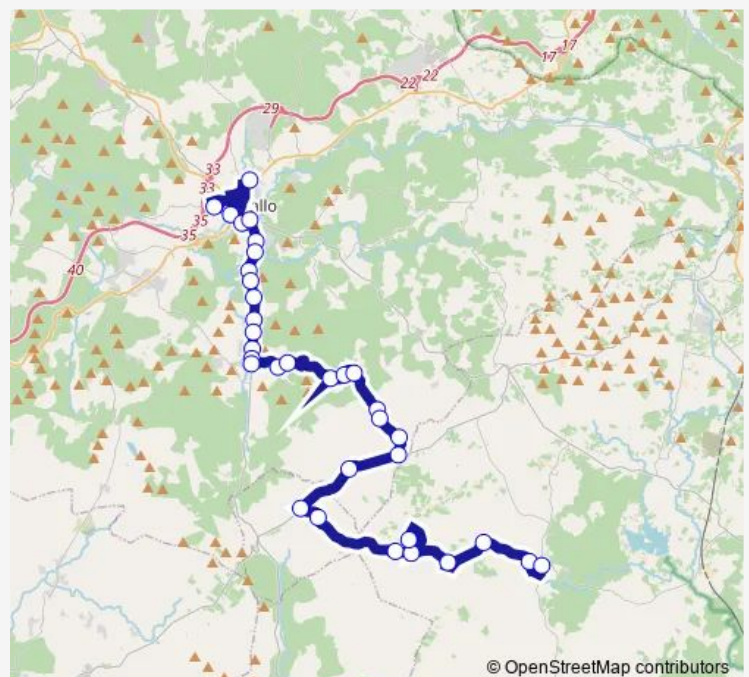

Thursday 07:10

Friday 07:10

Saturday —

Sunday —

Route info

Direction: Pontepedra

Stops: 34

Trip Duration: 1 hour 15 min

© OpenStreetMap contributors

■ Xg632005 — Carballo E.A. - Pontepedra

BusMaps

O Pereiro

Baris

Pista Quintans

Santa Maria-Ardaña

Vivente De Arriba

A Ponte

A Brea

Ponte Rosende

Vivente

Vivente De Arriba

Santa Maria-Ardaña

Pista Quintans

Baris

Tuesday 14:30

Wednesday 14:30

Thursday 14:30

Friday 14:30

Saturday —

Sunday —

Route info

Direction: Carballo E.A.