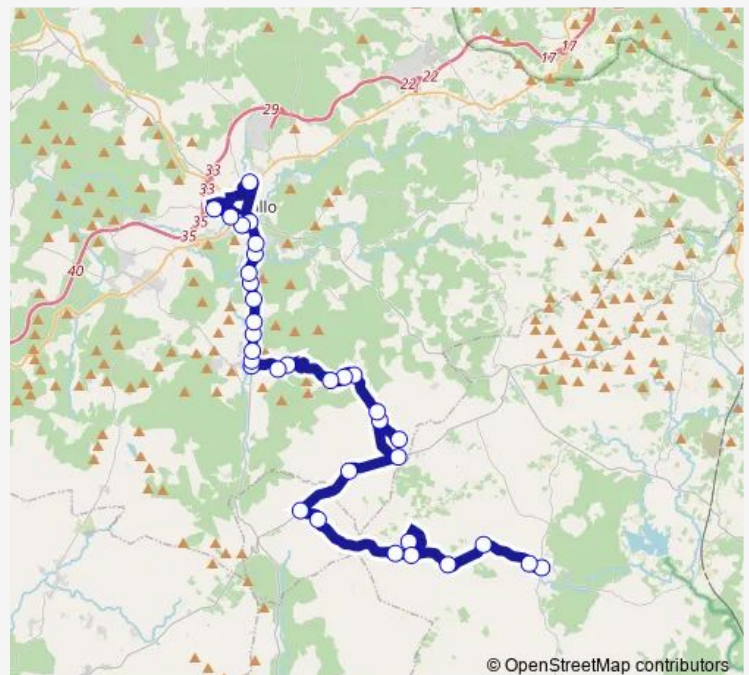

O Portopaio

Padreiro

Calvos

Route schedule

Carballo E.A. — Pontepedra

Monday 14:30

Tuesday 14:30

Wednesday 14:30

Thursday 14:30

Friday 14:30

Saturday —

Sunday —

Route info

Direction: Carballo E.A.

Stops: 34

Trip Duration: 1 hour 15 min

Tuesday 07:10

Wednesday 07:10

Thursday 07:10

Friday 07:10

Saturday —

Sunday —

Route info

Direction: Pontepedra

Stops: 34

Trip Duration: 1 hour 15 min

Vivente De Arriba

Vivente

Ponte Rosende

A Brea

A Ponte

Forum