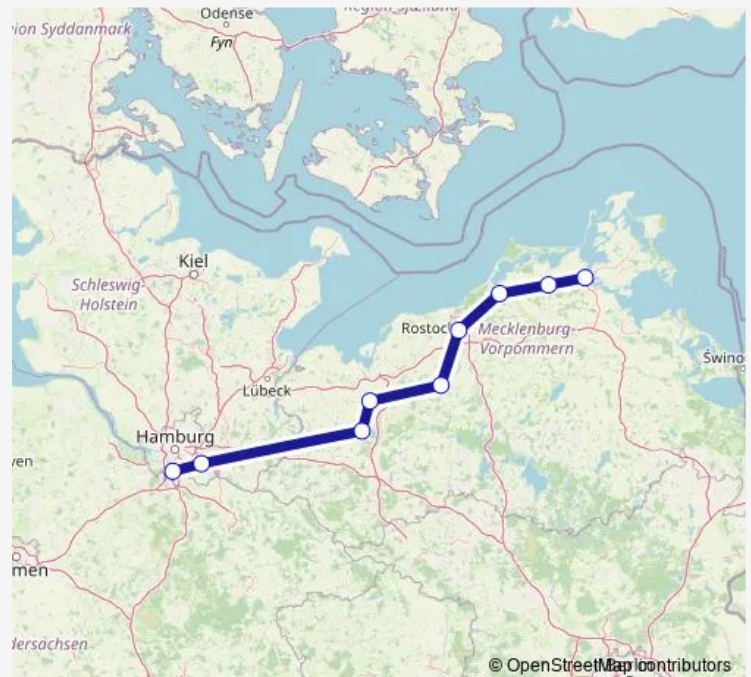

Bützow

Bad Kleinen

Schwerin Hbf

Hamburg-Bergedorf

Hamburg-Harburg

### Route schedule

Stralsund Hbf — Hamburg-Harburg

Monday	05:22
Tuesday	05:22
Wednesday	05:22
Thursday	05:22
Friday	05:22
Saturday	05:22
Sunday	—

### Route info

Direction: Stralsund Hbf

Stops: 9

Trip Duration: 3 hour 9 min

■ ICE 1745

**Direction**

Stralsund Hbf — Hamburg Hbf

8 stops

[Open route schedule](#)

Stralsund Hbf

Velgast

Ribnitz-Damgarten West

Rostock Hbf

Bützow

Bad Kleinen

Schwerin Hbf