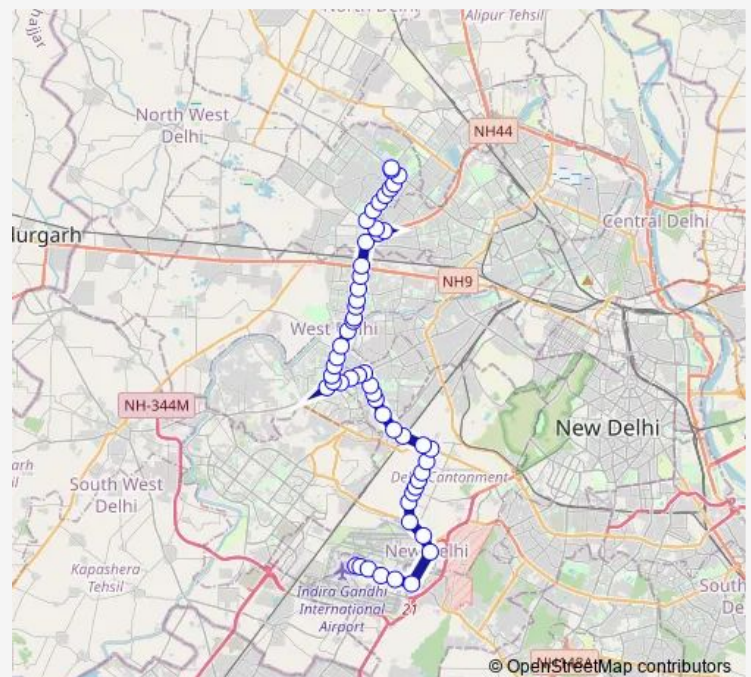

Thursday 05:42-17:00

Friday 05:42-17:00

Saturday 05:42-17:00

Sunday 05:42-17:00

Route info

Direction: IGI Airport Terminal 2 (Air India Office)

Stops: 54

Trip Duration: 1 hour 52 min

■ AIR-06up

BusMaps

G Block Hari Nagar

Fateh Nagar

Tilak Nagar Terminal

Tilak Nagar Crossing (Najafgarh Road)

Janak Puri Check Post

Janakpuri East Metro Station/ Nangli Zalib