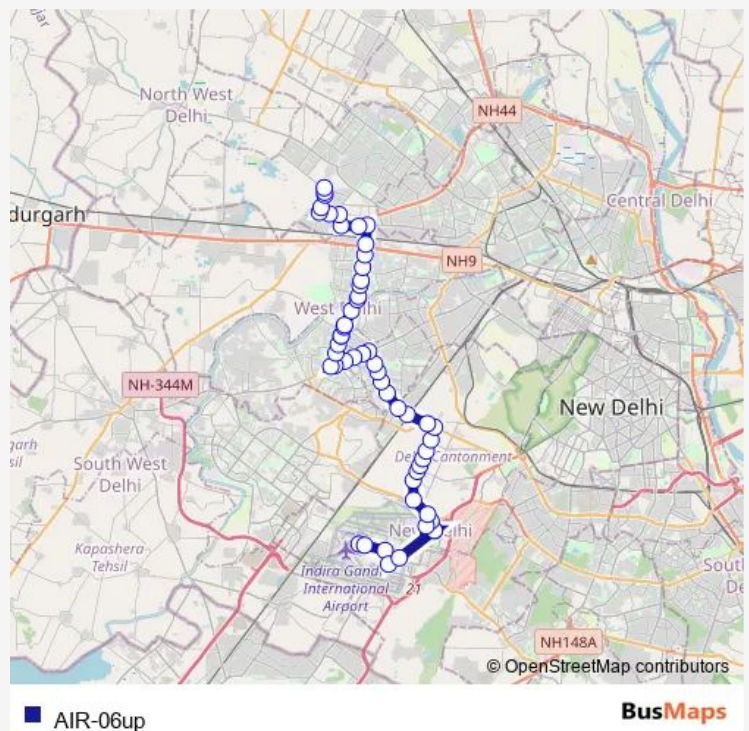

Thursday 08:11-20:19

Friday 08:11-20:19

Saturday 08:11-20:19

Sunday 08:11-20:19

Route info

Direction: IGI Airport Terminal 2 (Air India Office)

Stops: 54

Trip Duration: 1 hour 49 min